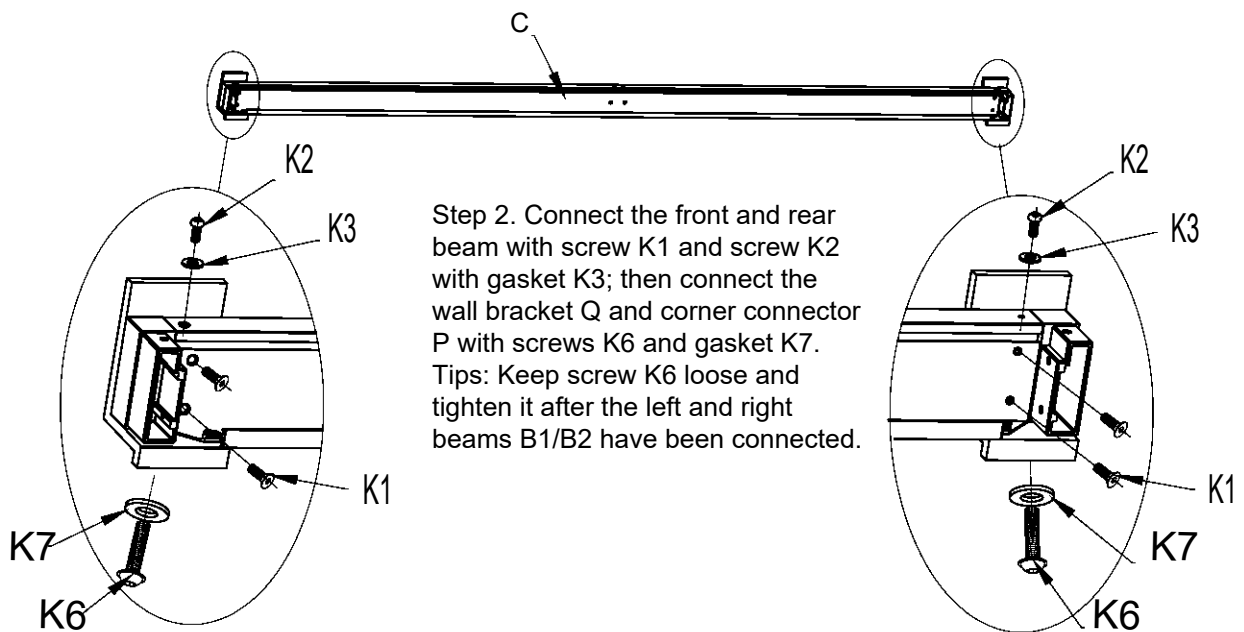

DANCOVER[®]

.com

Manual
for
Fitting Set Wall
for
Pergola San Pablo
3x3m, 3x4m and 4x4m

Manual Instruction
Fitting Set Wall for
Pergola Gazebo San Pablo
3x3m, 3x4m and 4x4m

Spare parts list

Label No.	Part description	Drawing		Qty
P	Corner connector			2
Q	Wall bracket			2
K6	Hex Socket Flat Head Screw with the gasket M8x40		MBX40	2
K7	Gasket		ø 8	2
K8	Hex Head Wood Screw + Ribbed Plastic Anchor		M10x80 ø 14x70	6
K9	Gasket		ø 10	6
K10	M10 screw cover			6

1. Drill holes for the wall brackets and install these brackets Q.

Step 1: Use a hand electric drill to drill hole No.1, install the wall bracket Q with wood screw and ribbed plastic anchor, adjust the height and lever of the wall bracket, then tighten the wood screw; Then drill holes No.2 and No.3, install plastic anchors and tighten the wood screws.

Step 2: Install another wall bracket same way, then put on M10 screw and covers K10.

Q		QTY:2PCS	K8	 M10x80 $\phi 14 \times 70$	QTY:6SETS
K9	 $\phi 10$	QTY:6PCS	K10	 M10	QTY:6PCS

2. Install the corner connector P onto two ends of front and rear beam C.

Step 1. Install the corner connector P onto two ends of front and rear beam C.

Step 2. Connect the front and rear beam with screw K1 and screw K2 with gasket K3; then connect the wall bracket Q and corner connector P with screws K6 and gasket K7. Tips: Keep screw K6 loose and tighten it after the left and right beams B1/B2 have been connected.