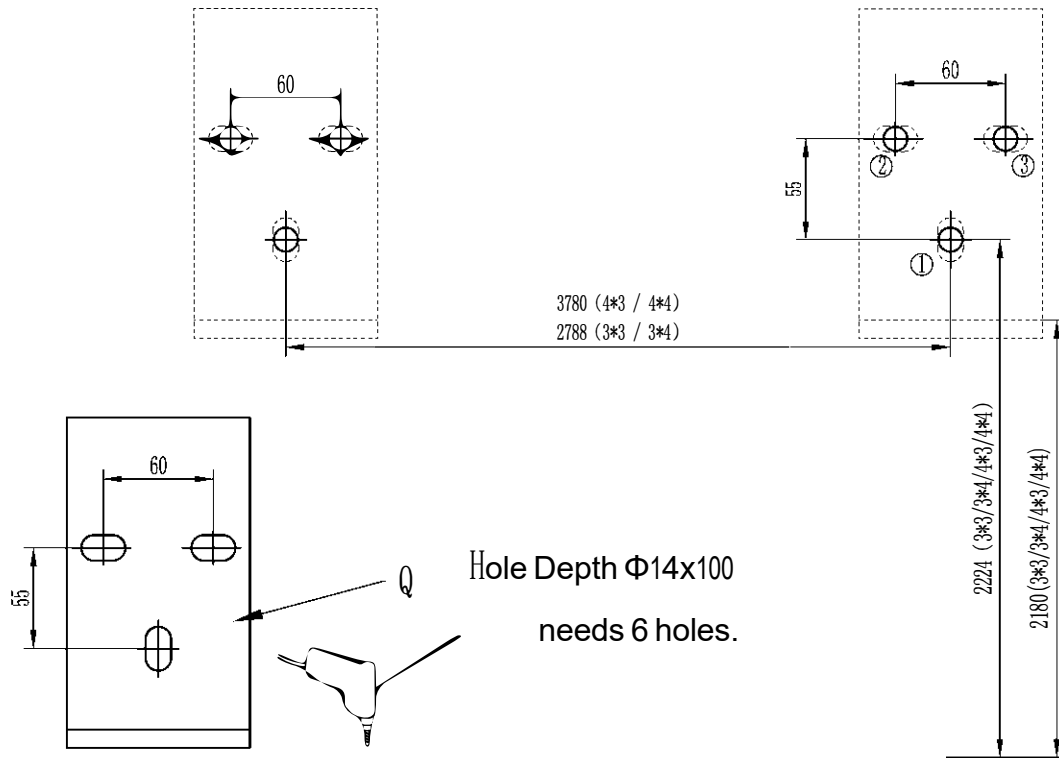

DANCOVER[®]

.com

Manual
for
Fitting Set Wall
for
Pergola San Pablo
3x3m, 3x4m and 4x4m

Manual Instruction
Fitting Set Wall for
Pergola Gazebo San Pablo
3x3m, 3x4m and 4x4m

Spare parts list

Label No.	Part description	Drawing		Qty
P	Corner connector			2
Q	Wall bracket			2
K6	Hex Socket Flat Head Screw with the gasket M8x40		MBX40	2
K7	Gasket		ø 8	2
K8	Hex Head Wood Screw + Ribbed Plastic Anchor		M10x80 ø 14x70	6
K9	Gasket		ø 10	6
K10	M10 screw cover			6

1. Drill holes for the wall brackets and install these brackets Q.

Step 1: Use a hand electric drill to drill hole No.1, install the wall bracket Q with wood screw and ribbed plastic anchor, adjust the height and lever of the wall bracket, then tighten the wood screw; Then drill holes No.2 and No.3, install plastic anchors and tighten the wood screws.

Step 2: Install another wall bracket same way, then put on M10 screw and covers K10.

Q		QTY:2PCS	K8	 M10x80 $\phi 14 \times 70$	QTY:6SETS
K9	 $\phi 10$	QTY:6PCS	K10	 M10	QTY:6PCS

2. Install the corner connector P onto two ends of front and rear beam C.

Step 1. Install the corner connector P onto two ends of front and rear beam C.

Step 2. Connect the front and rear beam with screw K1 and screw K2 with gasket K3; then connect the wall bracket Q and corner connector P with screws K6 and gasket K7. Tips: Keep screw K6 loose and tighten it after the left and right beams B1/B2 have been connected.