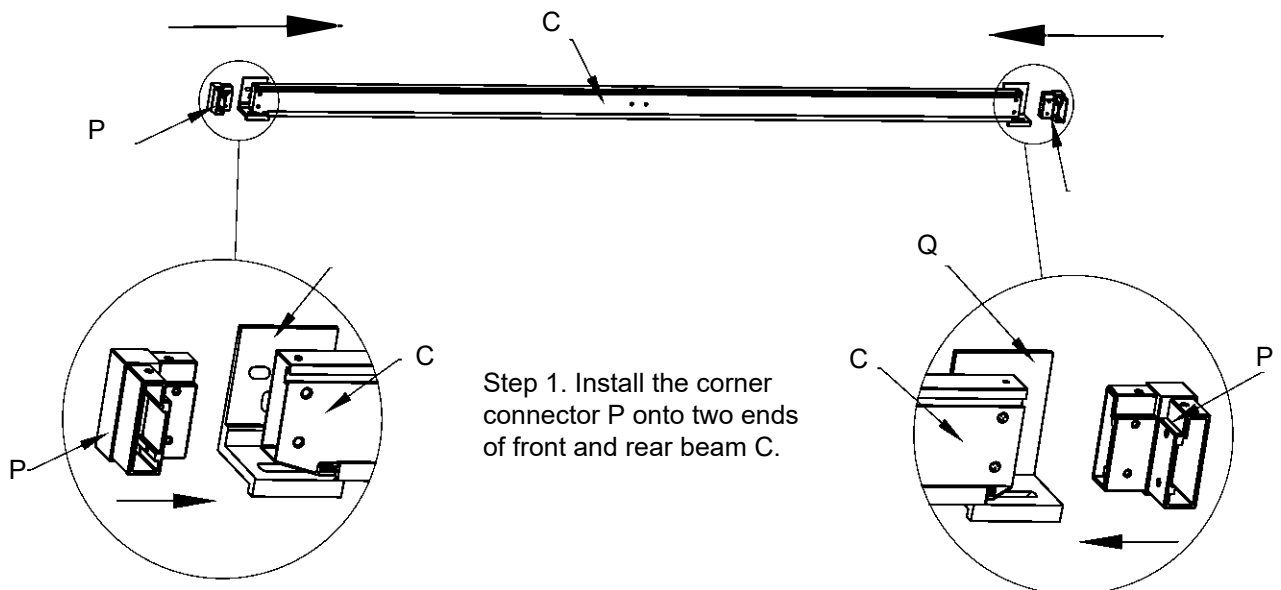

DANCOVER[®]

.com

Manual
for
Fitting Set Wall
for
Pergola San Pablo
3x3m, 3x4m and 4x4m

Manual Instruction
Fitting Set Wall for
Pergola Gazebo San Pablo
3x3m, 3x4m and 4x4m

Spare parts list

Label No.	Part description	Drawing		Qty
P	Corner connector			2
Q	Wall bracket			2
K6	Hex Socket Flat Head Screw with the gasket M8x40		MBX40	2
K7	Gasket		ø 8	2
K8	Hex Head Wood Screw + Ribbed Plastic Anchor		M10x80 ø 14x70	6
K9	Gasket		ø 10	6
K10	M10 screw cover			6

1. Drill holes for the wall brackets and install these brackets Q.

Step 1: Use a hand electric drill to drill hole No.1, install the wall bracket Q with wood screw and ribbed plastic anchor, adjust the height and lever of the wall bracket, then tighten the wood screw; Then drill holes No.2 and No.3, install plastic anchors and tighten the wood screws.

Step 2: Install another wall bracket same way, then put on M10 screw and covers K10.

Q		QTY:2PCS	K8	 M10x80 $\phi 14 \times 70$	QTY:6SETS
K9	 $\phi 10$	QTY:6PCS	K10	 M10	QTY:6PCS

2. Install the corner connector P onto two ends of front and rear beam C.

Step 1. Install the corner connector P onto two ends of front and rear beam C.

Step 2. Connect the front and rear beam with screw K1 and screw K2 with gasket K3; then connect the wall bracket Q and corner connector P with screws K6 and gasket K7. Tips: Keep screw K6 loose and tighten it after the left and right beams B1/B2 have been connected.