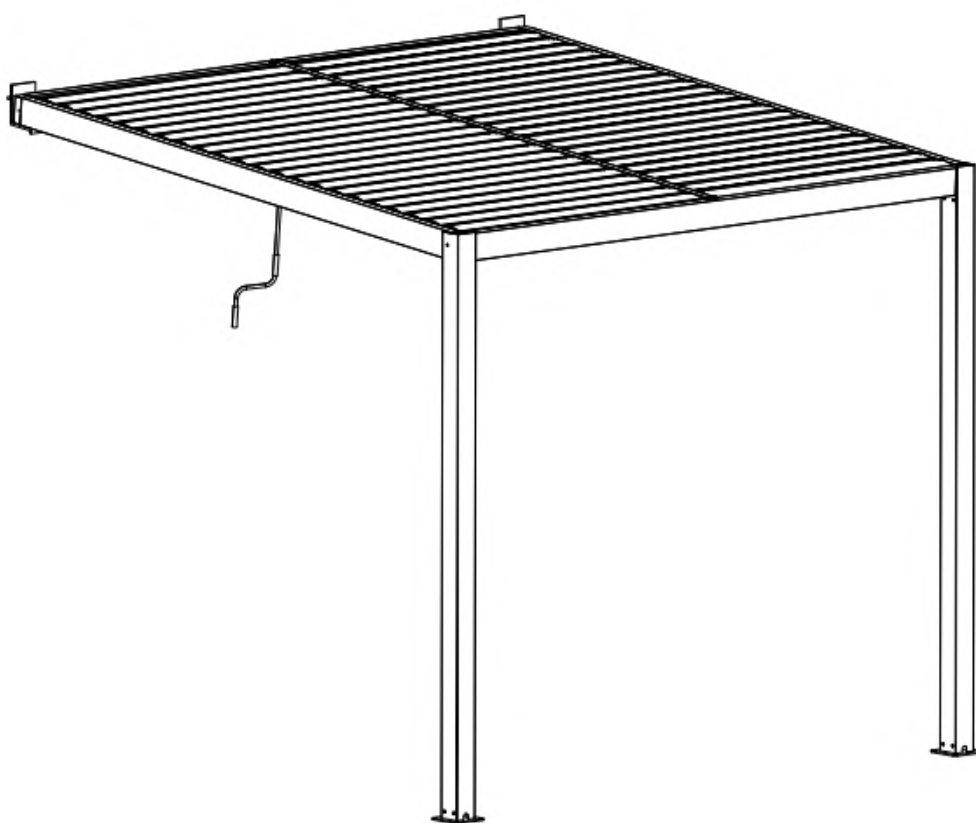

DANCOVER[®]

.com

Manual
for
Fitting Set Wall
for
Pergola San Pablo
3x3m, 3x4m and 4x4m

Manual Instruction
Fitting Set Wall for
Pergola Gazebo San Pablo
3x3m, 3x4m and 4x4m

Spare parts list

Label No.	Part description	Drawing		Qty
P	Corner connector			2
Q	Wall bracket			2
K6	Hex Socket Flat Head Screw with the gasket M8x40		MBX40	2
K7	Gasket		ø 8	2
K8	Hex Head Wood Screw + Ribbed Plastic Anchor		M10x80 ø 14x70	6
K9	Gasket		ø 10	6
K10	M10 screw cover			6

1. Drill holes for the wall brackets and install these brackets Q.

Step 1: Use a hand electric drill to drill hole No.1, install the wall bracket Q with wood screw and ribbed plastic anchor, adjust the height and lever of the wall bracket, then tighten the wood screw; Then drill holes No.2 and No.3, install plastic anchors and tighten the wood screws.