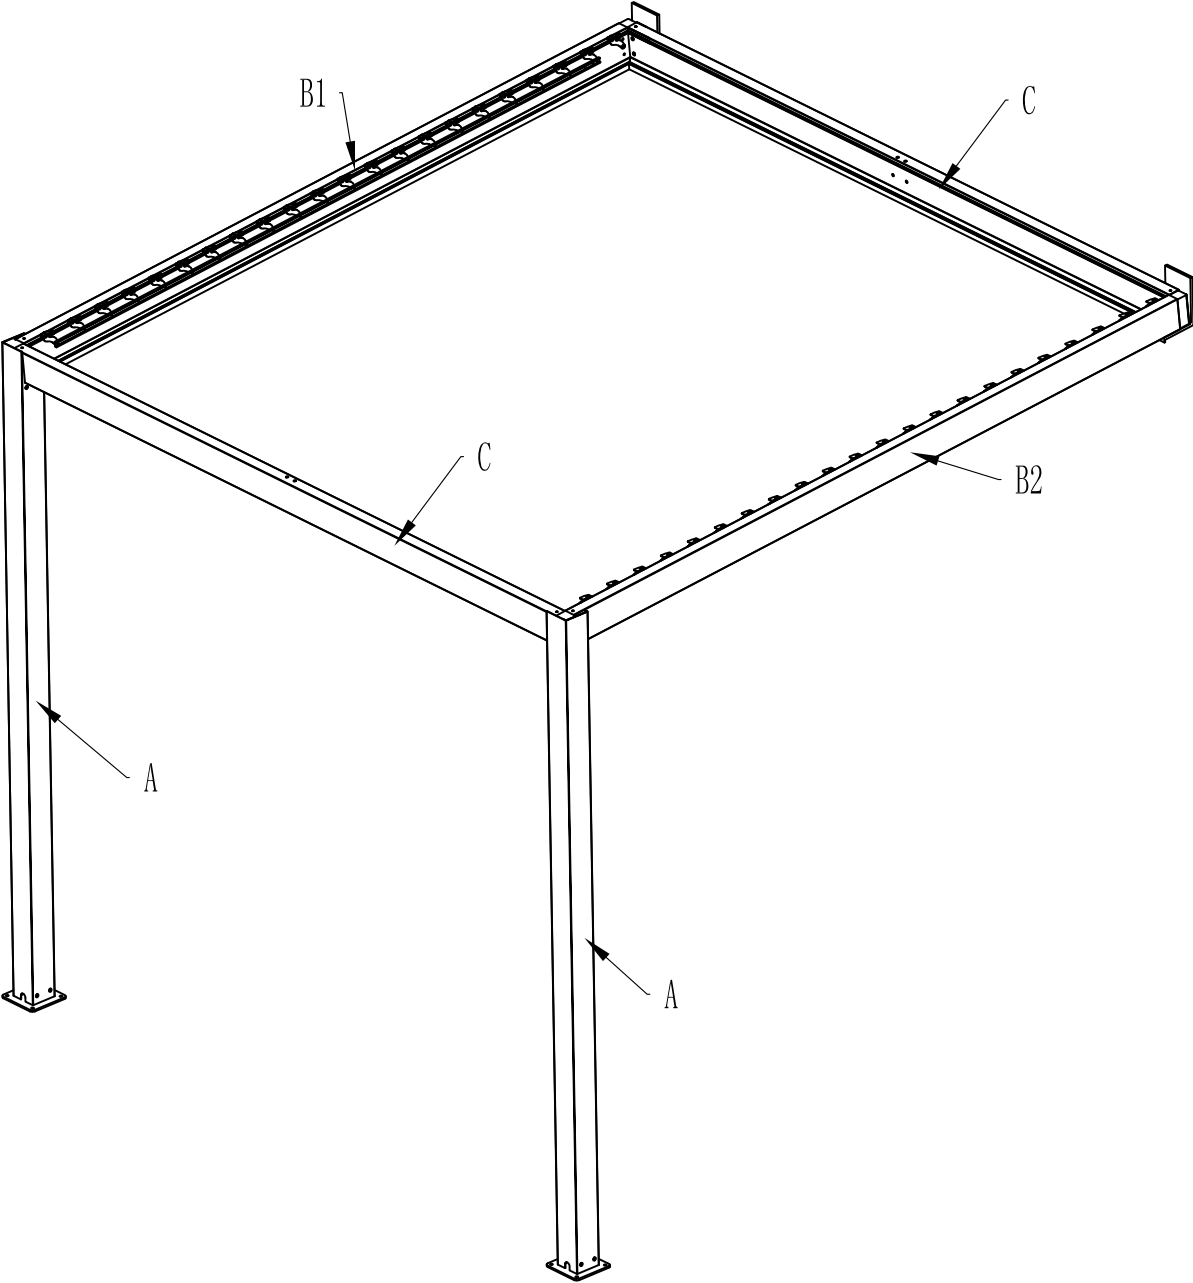

3. Following and next installation steps please refer to original pergola manual.