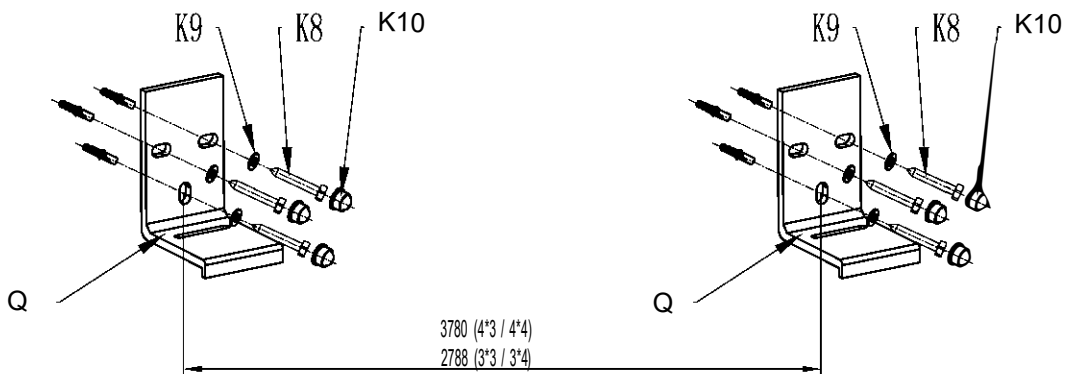

DANCOVER[®]

.com

Manual
for
Fitting Set Wall
for
Pergola San Pablo
3x3m, 3x4m and 4x4m

Manual Instruction
Fitting Set Wall for
Pergola Gazebo San Pablo
3x3m, 3x4m and 4x4m

Spare parts list

Label No.	Part description	Drawing		Qty
P	Corner connector			2
Q	Wall bracket			2
K6	Hex Socket Flat Head Screw with the gasket M8x40		MBX40	2
K7	Gasket		ø 8	2
K8	Hex Head Wood Screw + Ribbed Plastic Anchor		M10x80 ø 14x70	6
K9	Gasket		ø 10	6
K10	M10 screw cover			6

1. Drill holes for the wall brackets and install these brackets Q.

Step 1: Use a hand electric drill to drill hole No.1, install the wall bracket Q with wood screw and ribbed plastic anchor, adjust the height and lever of the wall bracket, then tighten the wood screw; Then drill holes No.2 and No.3, install plastic anchors and tighten the wood screws.

Step 2: Install another wall bracket same way, then put on M10 screw and covers K10.

Q		QTY:2PCS	K8	 M10x80 $\phi 14 \times 70$	QTY:6SETS
K9	 $\phi 10$	QTY:6PCS	K10	 M10	QTY:6PCS

2. Install the corner connector P onto two ends of front and rear beam C.

Step 1. Install the corner connector P onto two ends of front and rear beam C.

Step 2. Connect the front and rear beam with screw K1 and screw K2 with gasket K3; then connect the wall bracket Q and corner connector P with screws K6 and gasket K7. Tips: Keep screw K6 loose and tighten it after the left and right beams B1/B2 have been connected.