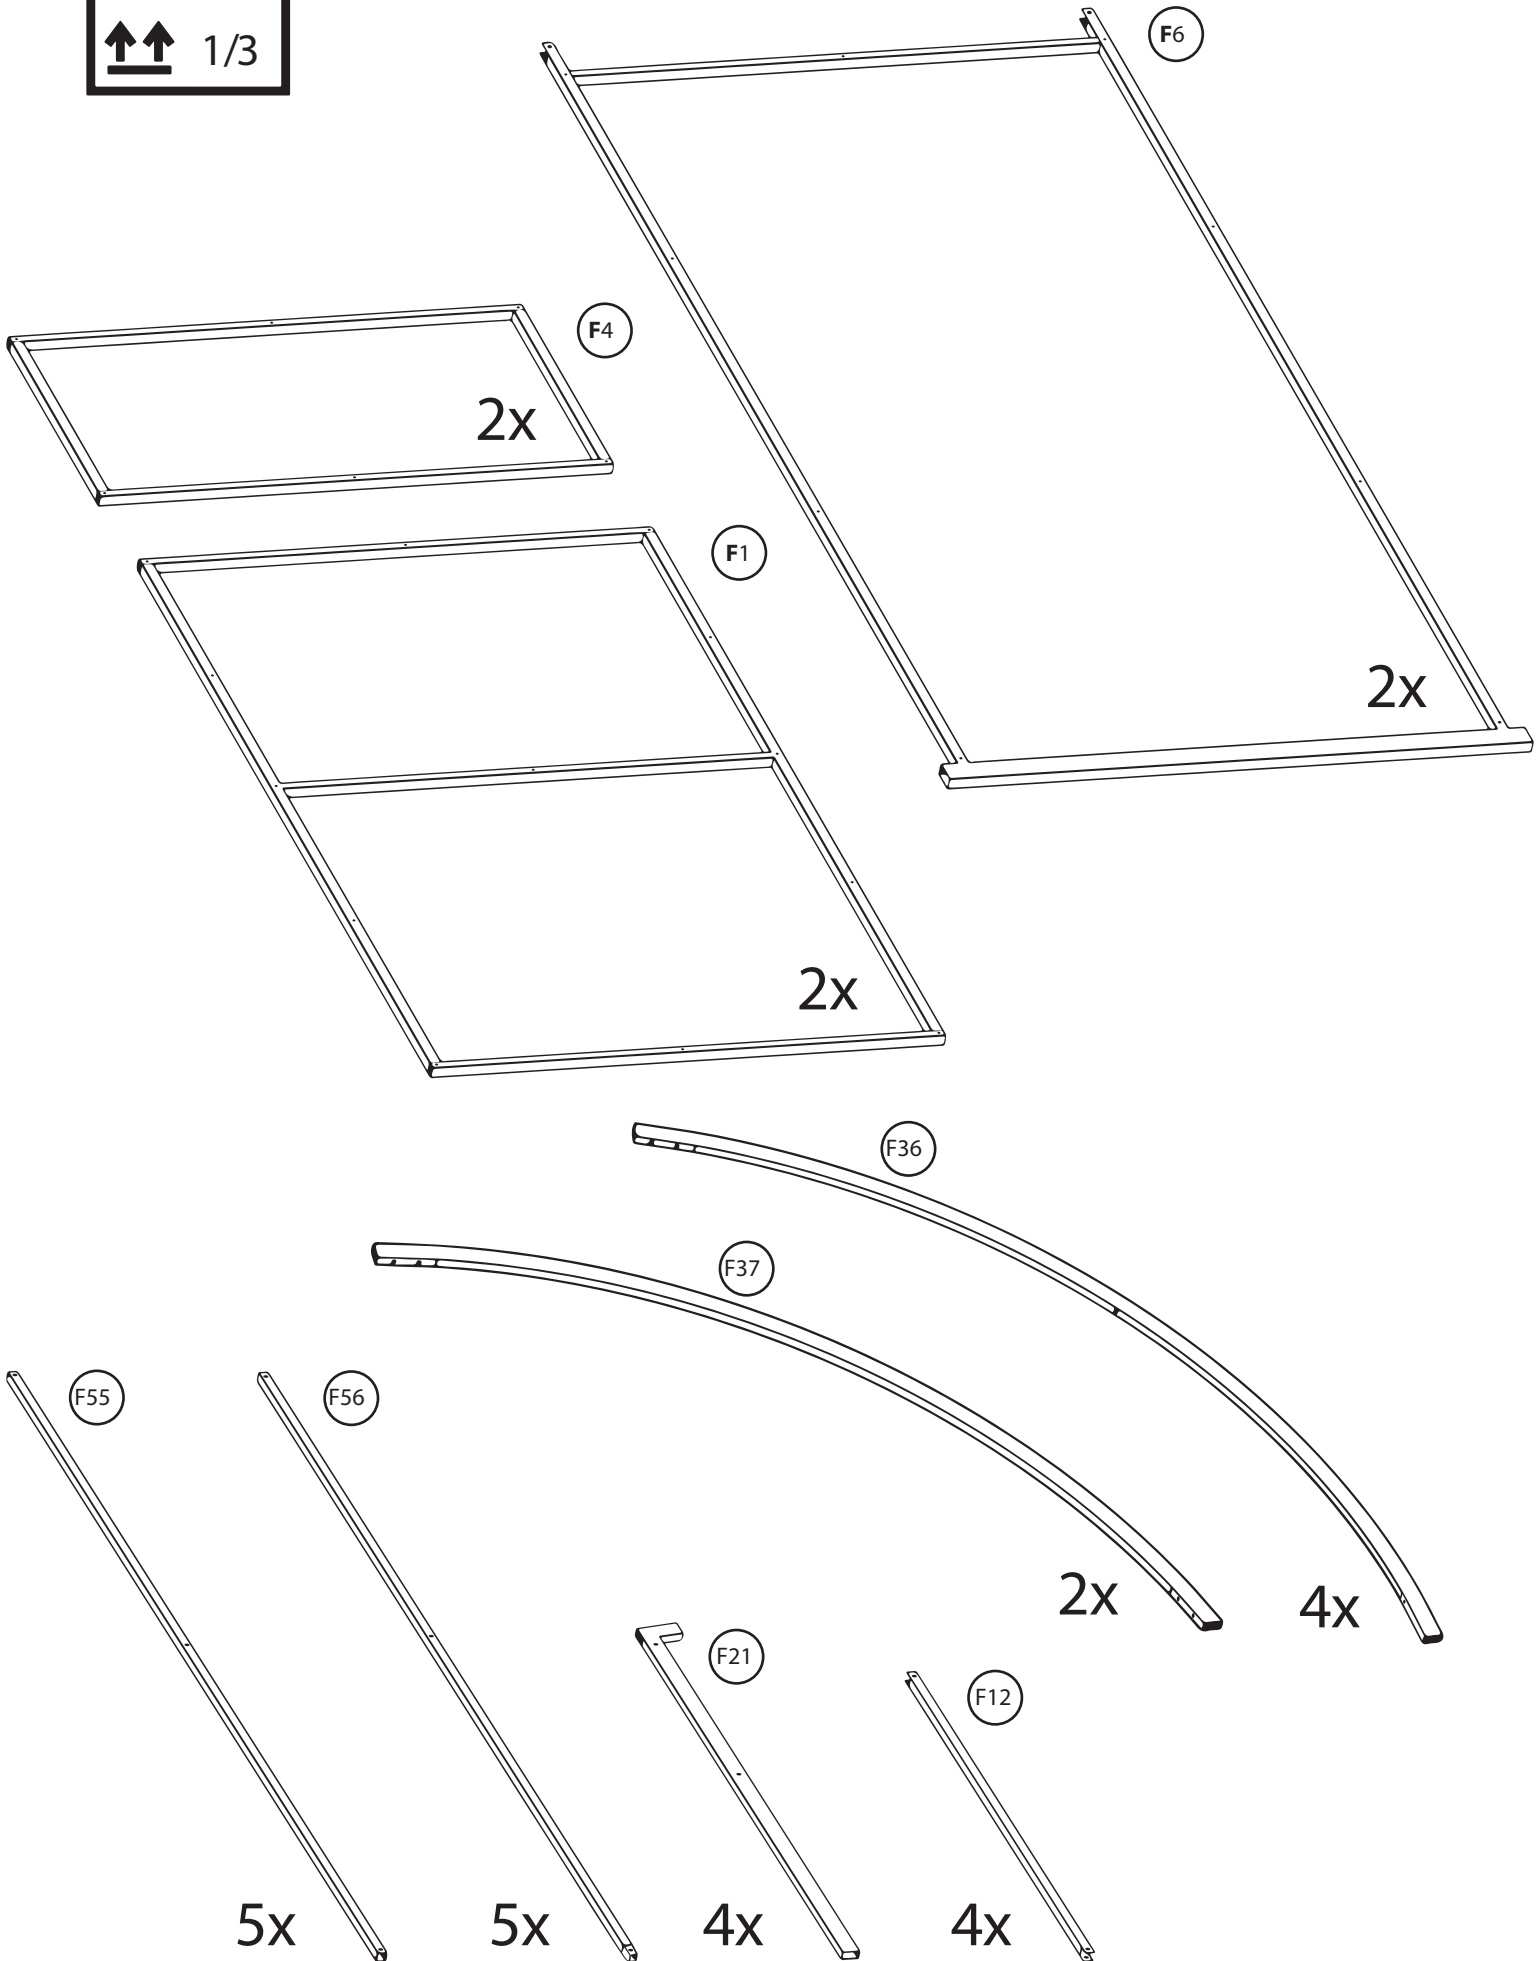

DANCOVER[®]

Manual
for
Greenhouse Strong NOVA
3m Series

Greenhouse Strong NOVA

Basic Kit 3x4m (+ 2m Extension Kit)

BASIC KIT 3x4m

1

11506

+