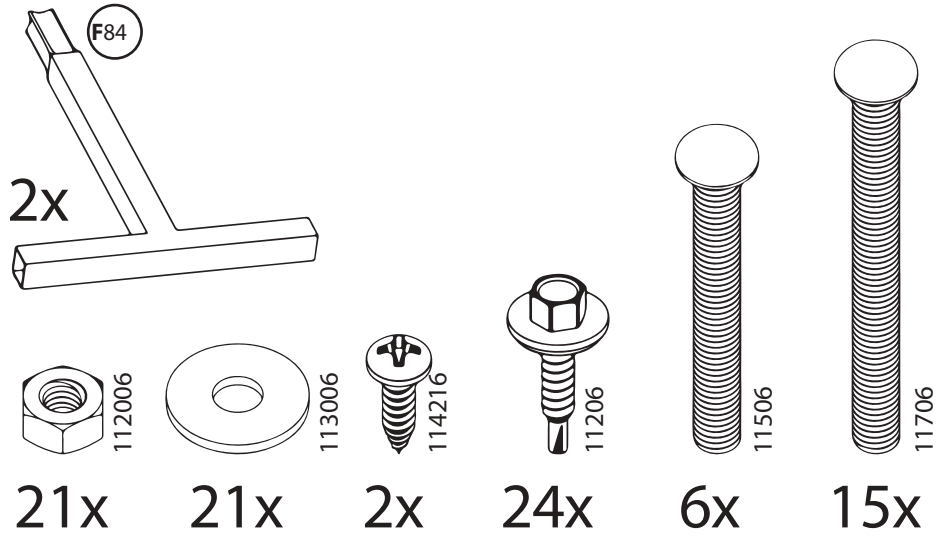

DANCOVER[®]

Manual
for
Greenhouse Strong NOVA
3m Series

Greenhouse Strong NOVA

Basic Kit 3x4m (+ 2m Extension Kit)

BASIC KIT 3x4m

1

11506

+