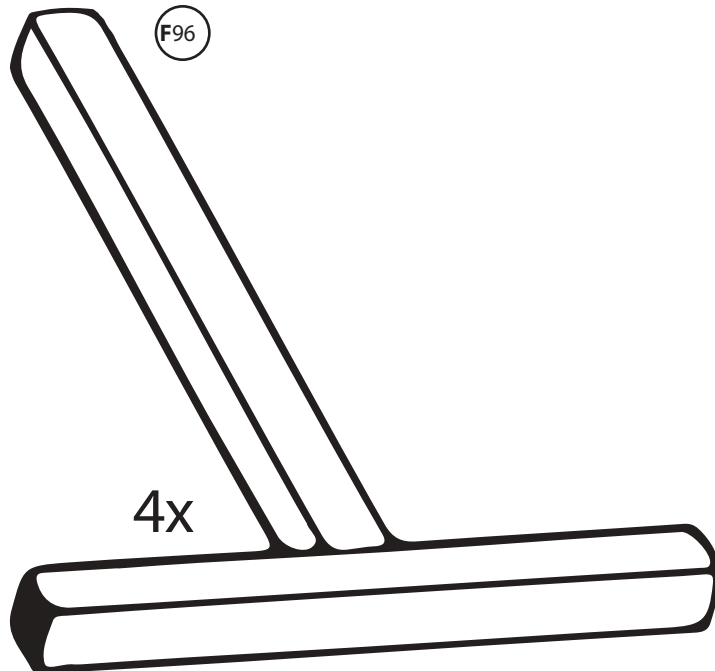

DANCOVER[®]

Manual
for
Greenhouse Strong NOVA
3m Series

Greenhouse Strong NOVA

Basic Kit 3x4m (+ 2m Extension Kit)

BASIC KIT 3x4m

1

11506

+