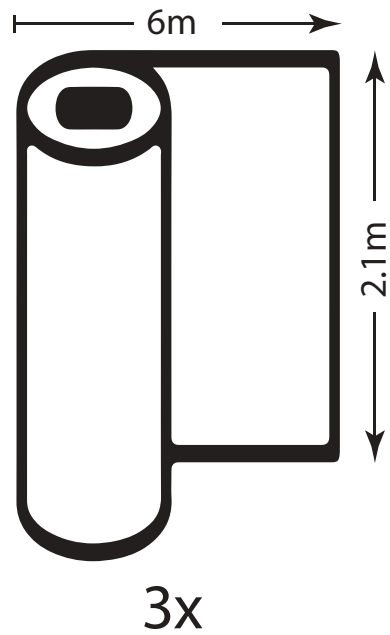

DANCOVER[®]

Manual
for
Greenhouse Strong NOVA
3m Series

Greenhouse Strong NOVA

Basic Kit 3x4m (+ 2m Extension Kit)

BASIC KIT 3x4m

1

11506

+

Boxes

3x 2.1x6m

=4

4x 2.1x6m

=8

5x 2.1x6m

=12

6x 2.1x6m