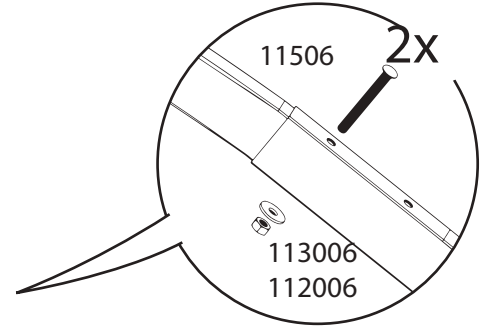

11506

2x

113006
112006

2x