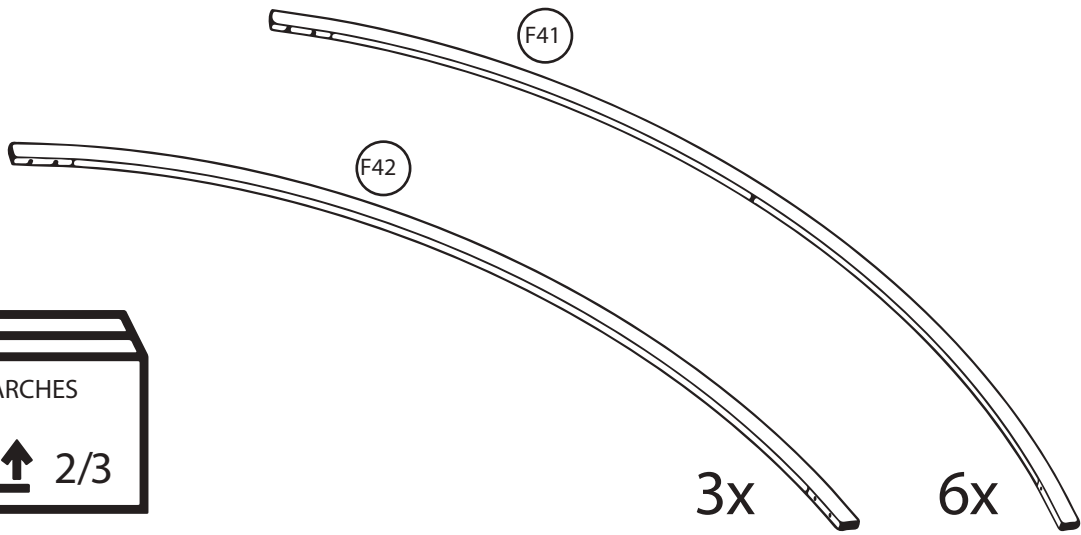

DANCOVER[®]

Manual
for
Greenhouse Strong NOVA
3m Series

Greenhouse Strong NOVA

Basic Kit 3x4m (+ 2m Extension Kit)

BASIC KIT 3x4m

1

11506

+