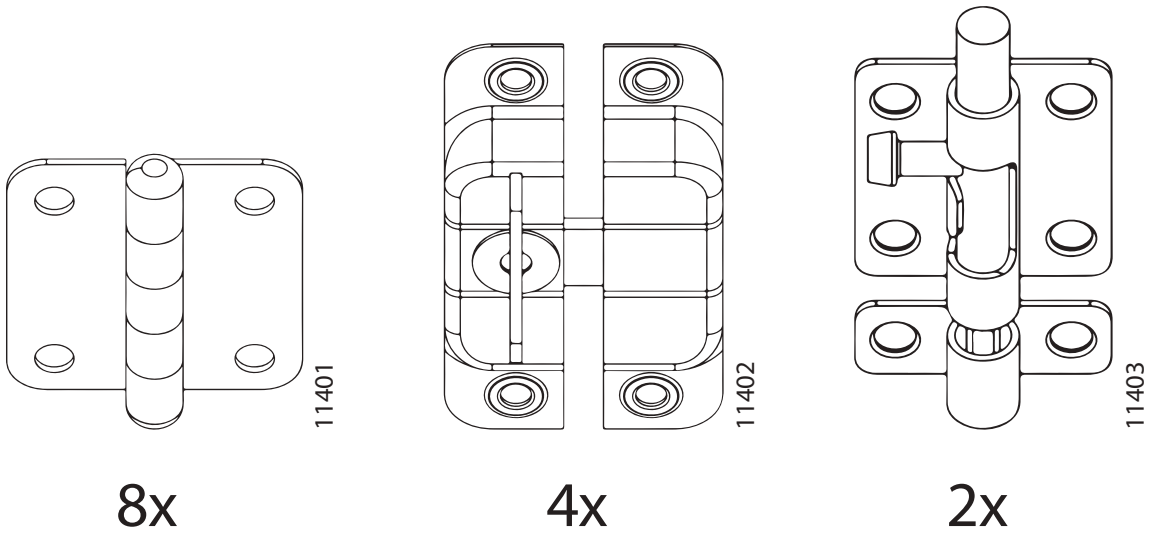

DANCOVER[®]

Manual
for
Greenhouse Strong NOVA
3m Series

Greenhouse Strong NOVA

Basic Kit 3x4m (+ 2m Extension Kit)

BASIC KIT 3x4m

1

11506

+