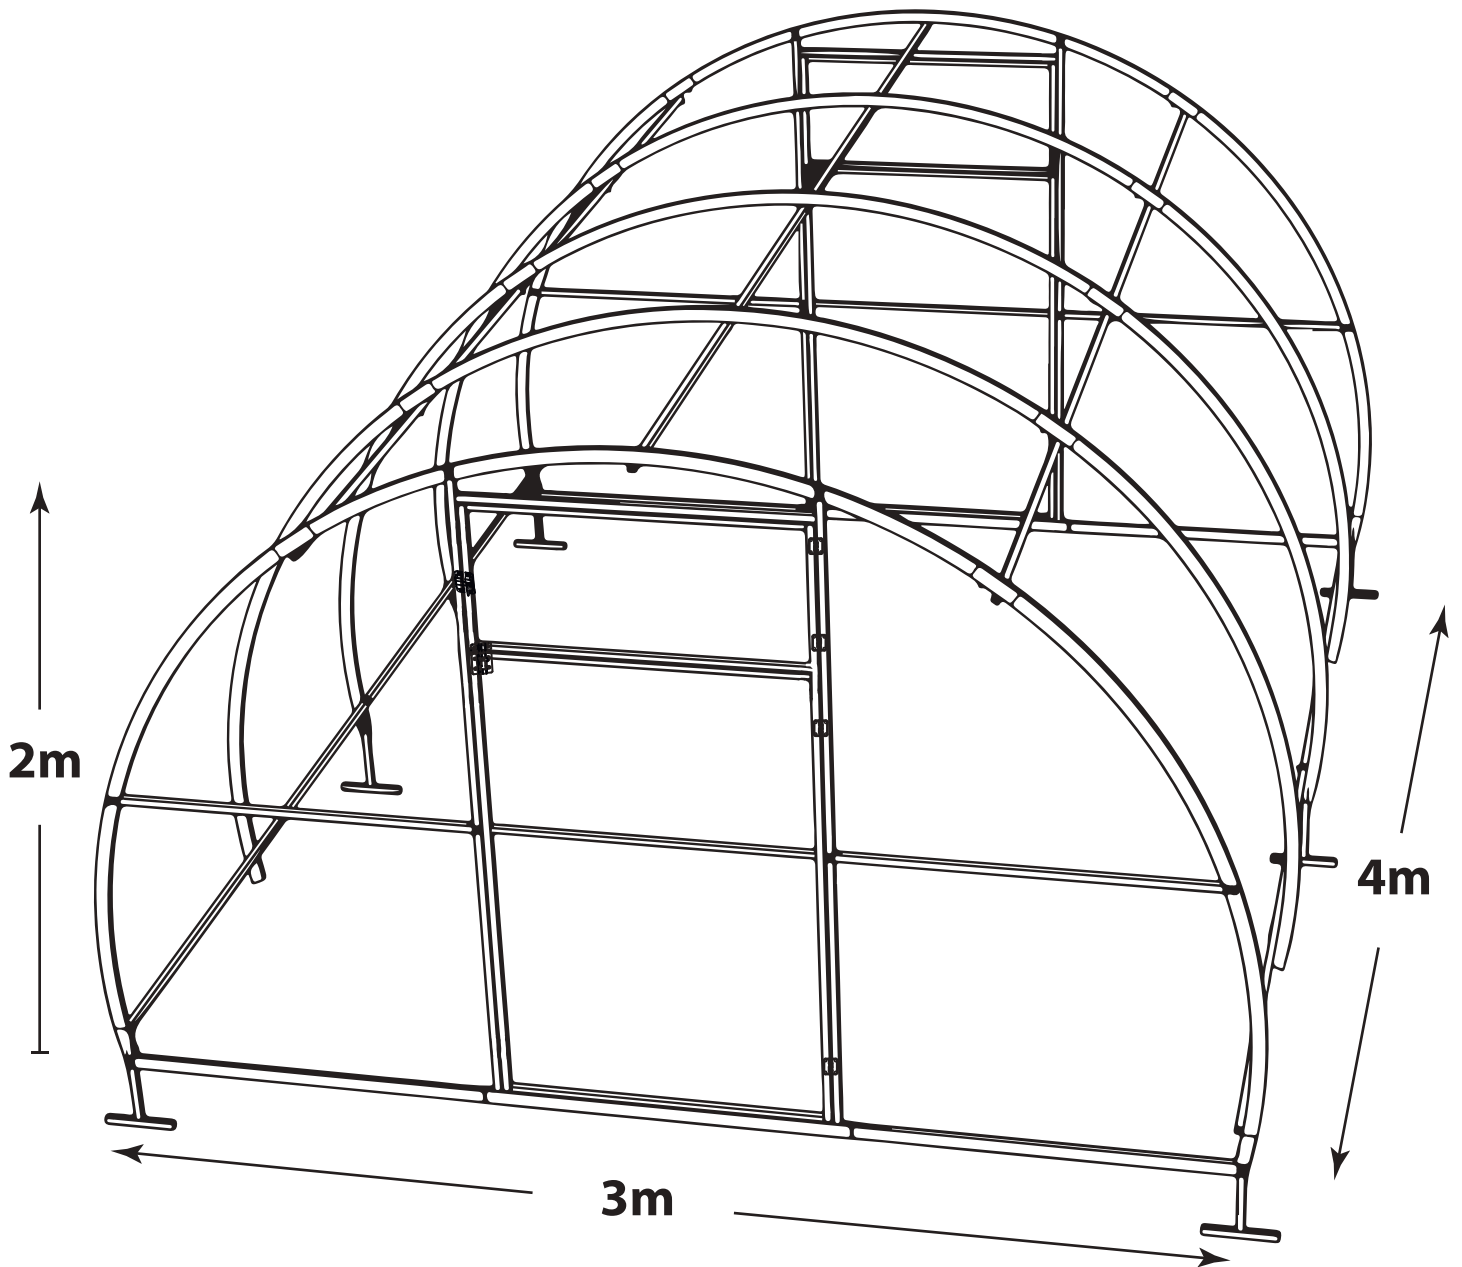

DANCOVER[®]

Manual
for
Greenhouse Strong NOVA
3m Series

Greenhouse Strong NOVA

Basic Kit 3x4m (+ 2m Extension Kit)

BASIC KIT 3x4m

1

11506

+