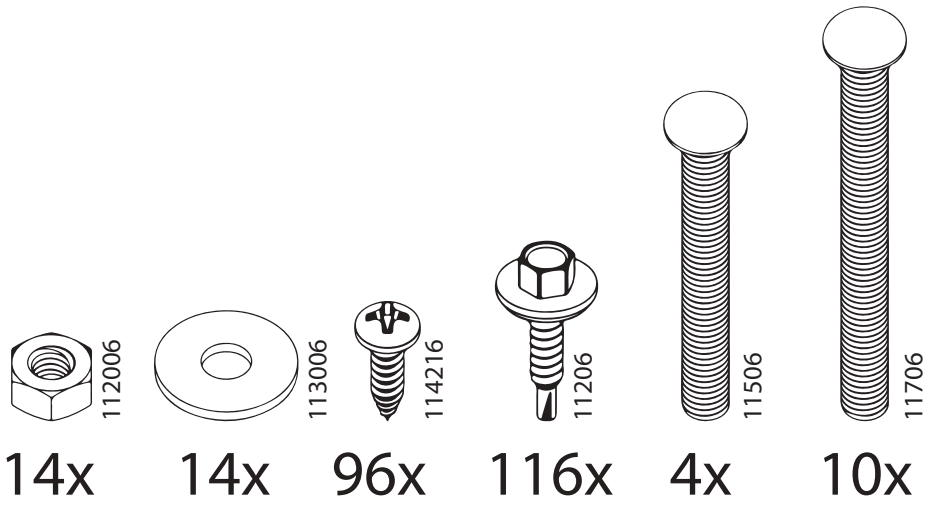

DANCOVER[®]

Manual
for
Greenhouse Strong NOVA
3m Series

Greenhouse Strong NOVA

Basic Kit 3x4m (+ 2m Extension Kit)

BASIC KIT 3x4m

1

11506

+

Boxes

3x 2.1x6m

=4

4x 2.1x6m

=8

5x 2.1x6m

=12

6x 2.1x6m