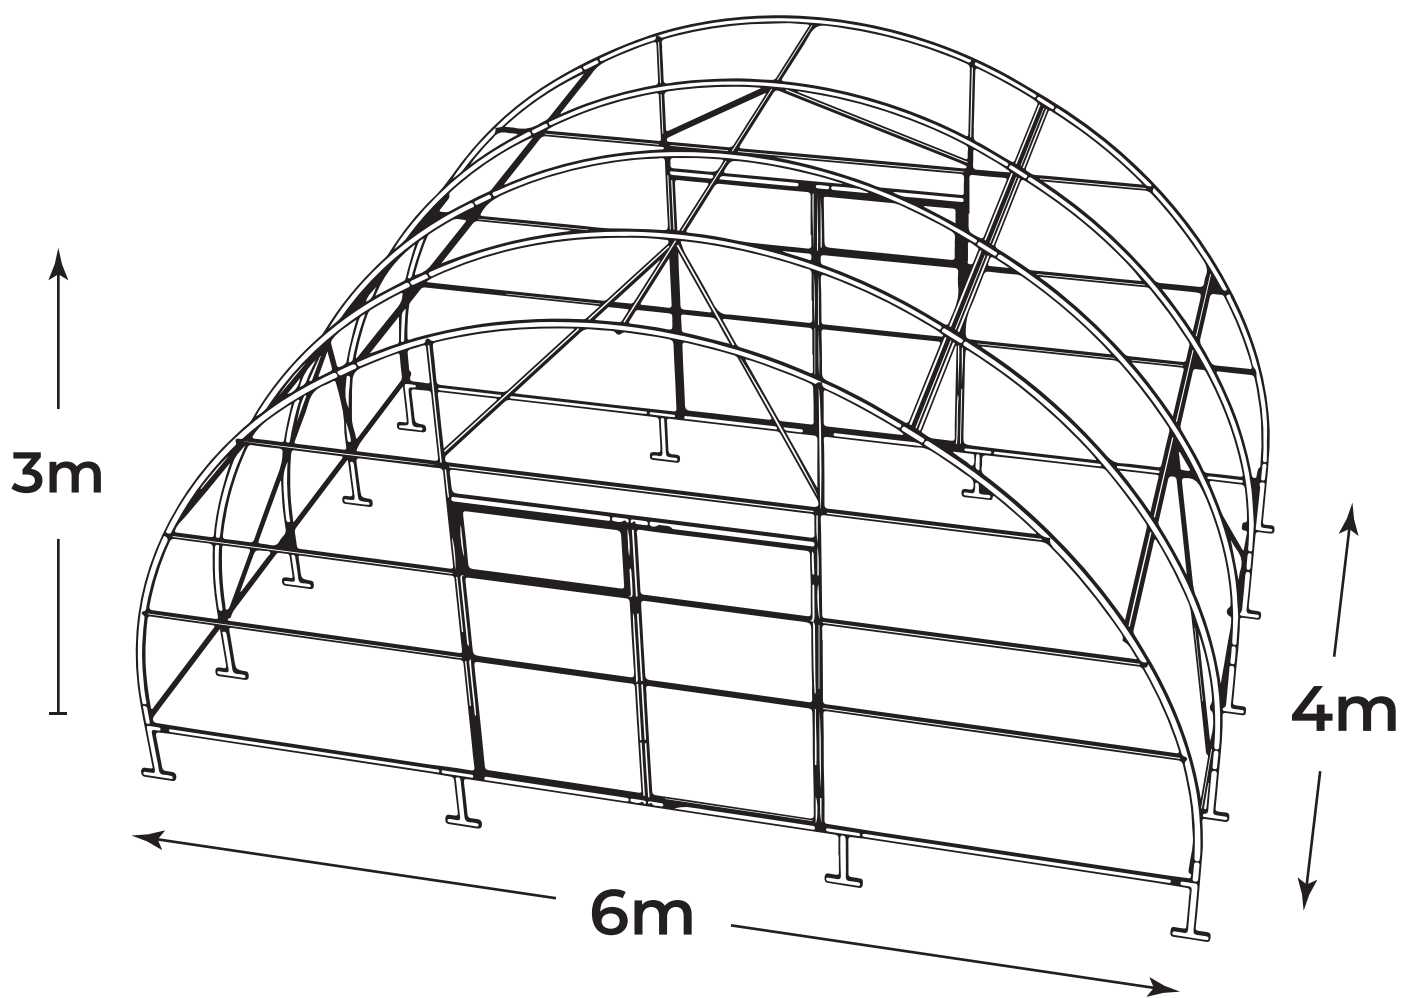

DANCOVER[®]

.com

Manual
for
Greenhouse Strong Nova
6m Series

GREENHOUSE STRONG NOVA

BASIC KIT 6x4m (+ EXTENSION KITS (2m))

The company reserves the right to change the design in order to improve the consumer qualities of the product. Due to continuous improvement of product design and technological process there may be some minor differences between the datasheet and the product that do not reduce the consumer qualities of the product.

BASIC KIT 6x4m

1

2x

2

3

2x

4

5

40206

x93

1

93x

40206

!

2x

4216