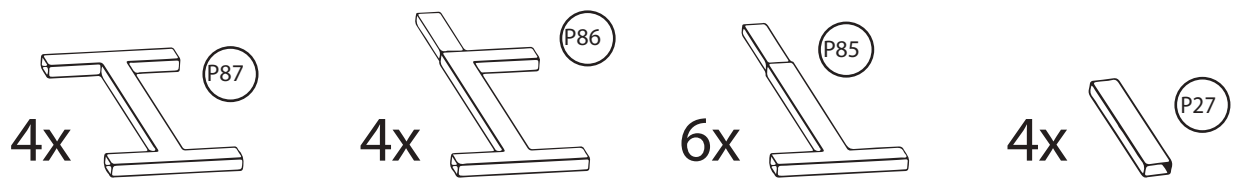

DANCOVER[®]

.com

Manual
for
Greenhouse Strong Nova
6m Series

GREENHOUSE STRONG NOVA

BASIC KIT 6x4m (+ EXTENSION KITS (2m))

The company reserves the right to change the design in order to improve the consumer qualities of the product. Due to continuous improvement of product design and technological process there may be some minor differences between the datasheet and the product that do not reduce the consumer qualities of the product.

BASIC KIT 6x4m

1

2x

2

3

2x

4

5