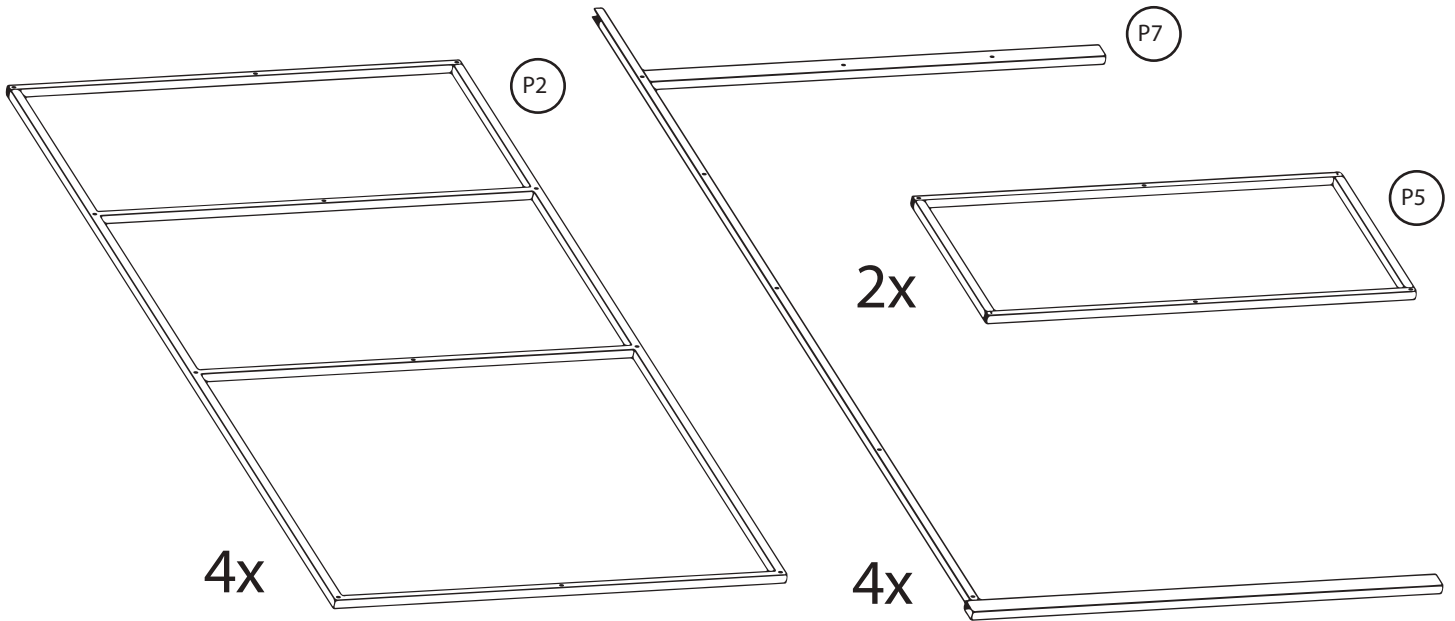

BASIC KIT 6x4m