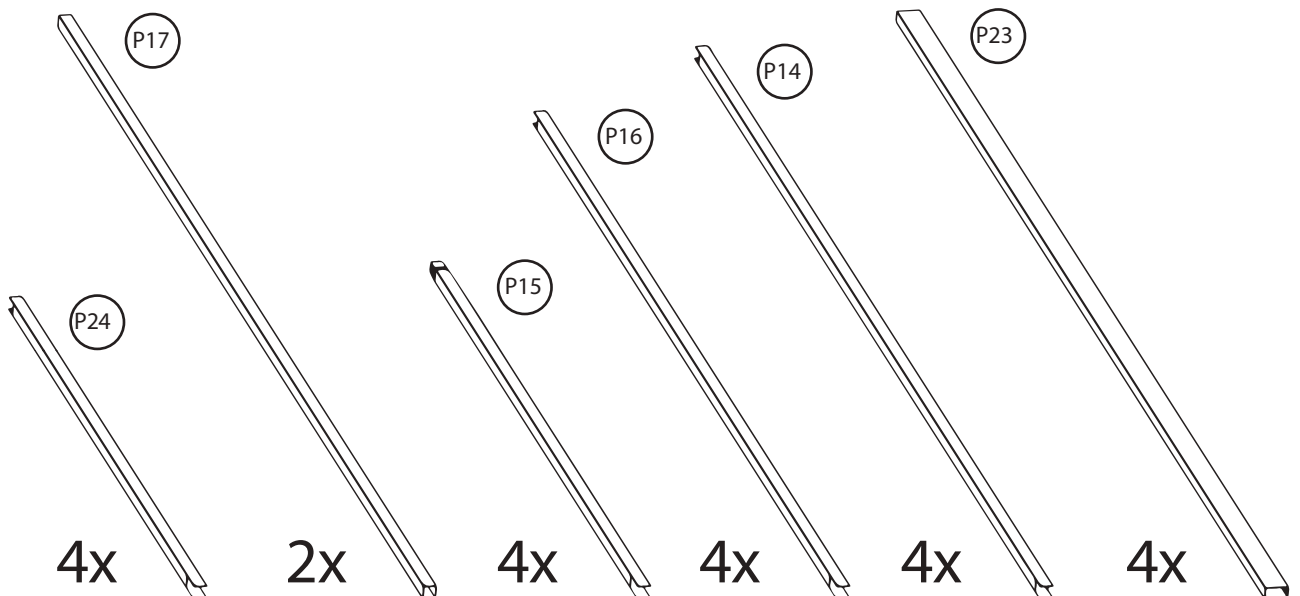

BASIC KIT 6x4m