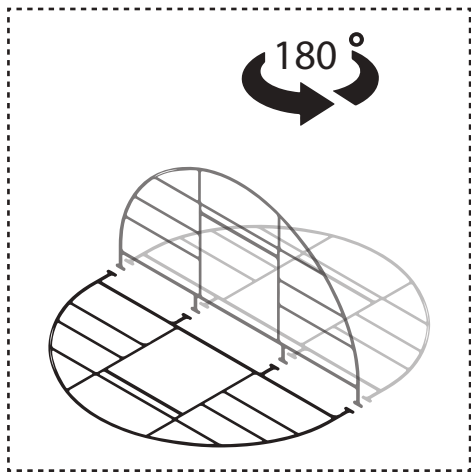

DANCOVER[®]

.com

Manual
for
Greenhouse Strong Nova
6m Series

GREENHOUSE STRONG NOVA

BASIC KIT 6x4m (+ EXTENSION KITS (2m))

The company reserves the right to change the design in order to improve the consumer qualities of the product. Due to continuous improvement of product design and technological process there may be some minor differences between the datasheet and the product that do not reduce the consumer qualities of the product.

BASIC KIT 6x4m

1

2x

2

3

2x

4

5