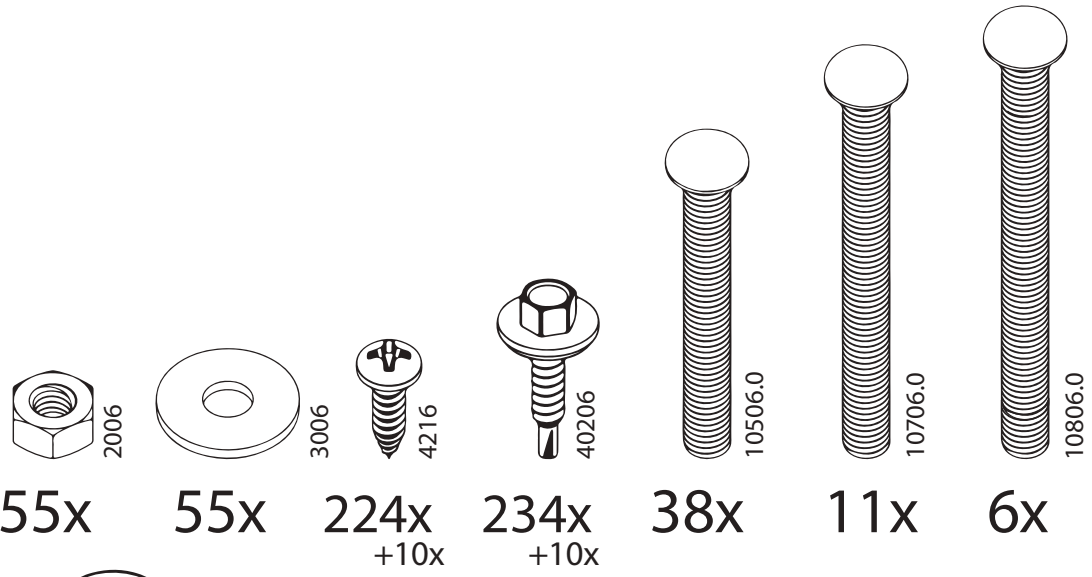

DANCOVER[®]

.com

Manual
for
Greenhouse Strong Nova
6m Series

GREENHOUSE STRONG NOVA

BASIC KIT 6x4m (+ EXTENSION KITS (2m))

The company reserves the right to change the design in order to improve the consumer qualities of the product. Due to continuous improvement of product design and technological process there may be some minor differences between the datasheet and the product that do not reduce the consumer qualities of the product.

BASIC KIT 6x4m

1

2x

2

3

2x

4

5