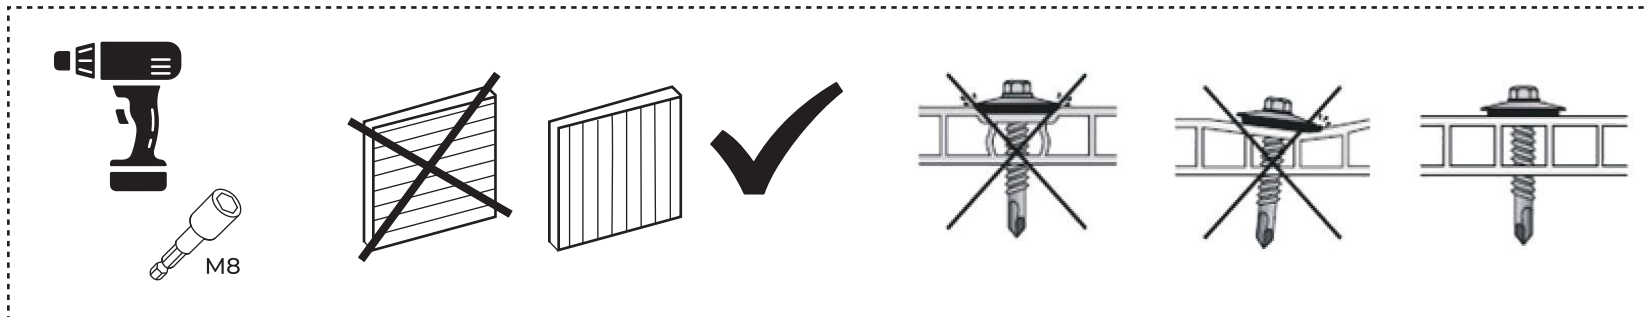

DANCOVER[®]

.com

Manual
for
Greenhouse Strong Nova
6m Series

GREENHOUSE STRONG NOVA

BASIC KIT 6x4m (+ EXTENSION KITS (2m))

The company reserves the right to change the design in order to improve the consumer qualities of the product. Due to continuous improvement of product design and technological process there may be some minor differences between the datasheet and the product that do not reduce the consumer qualities of the product.

BASIC KIT 6x4m

1

2x

2

3

2x

4

5