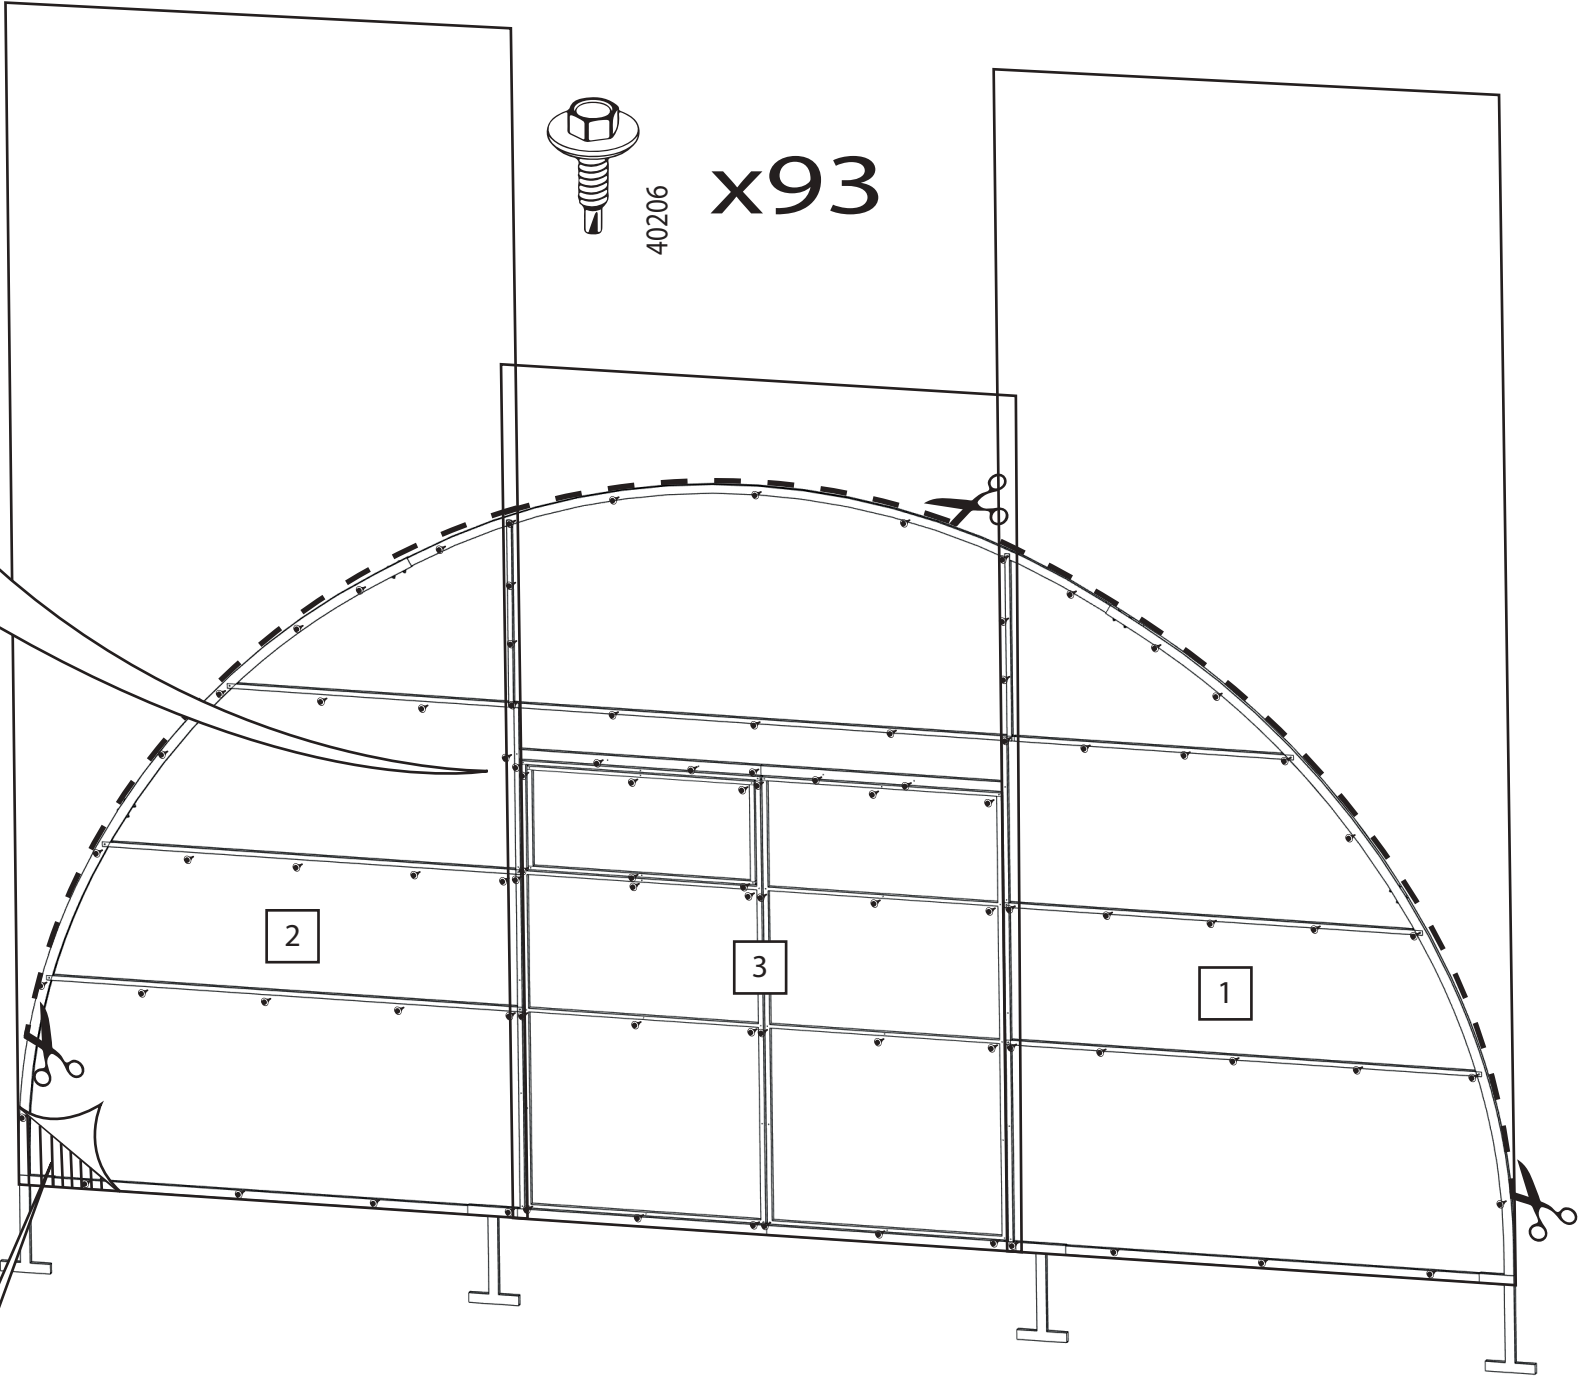

5

40206

x93

1

93x

40206

!

2x