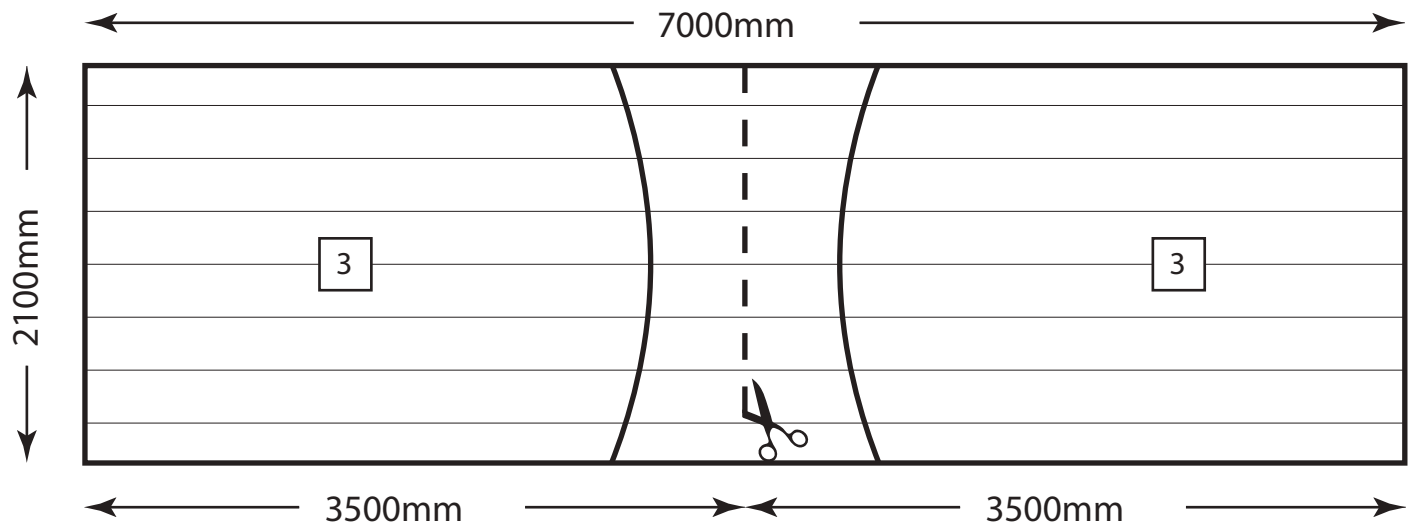

DANCOVER[®]

.com

Manual
for
Greenhouse Strong Nova
6m Series

GREENHOUSE STRONG NOVA

BASIC KIT 6x4m (+ EXTENSION KITS (2m))

The company reserves the right to change the design in order to improve the consumer qualities of the product. Due to continuous improvement of product design and technological process there may be some minor differences between the datasheet and the product that do not reduce the consumer qualities of the product.

BASIC KIT 6x4m

1

2x

2

3

2x

4

5