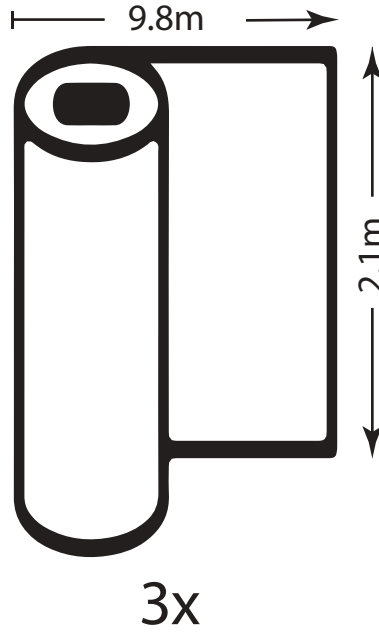

DANCOVER[®]

.com

Manual
for
Greenhouse Strong Nova
6m Series

GREENHOUSE STRONG NOVA

BASIC KIT 6x4m (+ EXTENSION KITS (2m))

The company reserves the right to change the design in order to improve the consumer qualities of the product. Due to continuous improvement of product design and technological process there may be some minor differences between the datasheet and the product that do not reduce the consumer qualities of the product.

BASIC KIT 6x4m

1

2x

2

3

2x

4

5

40206

x93

1

93x

40206

!

2x

4216