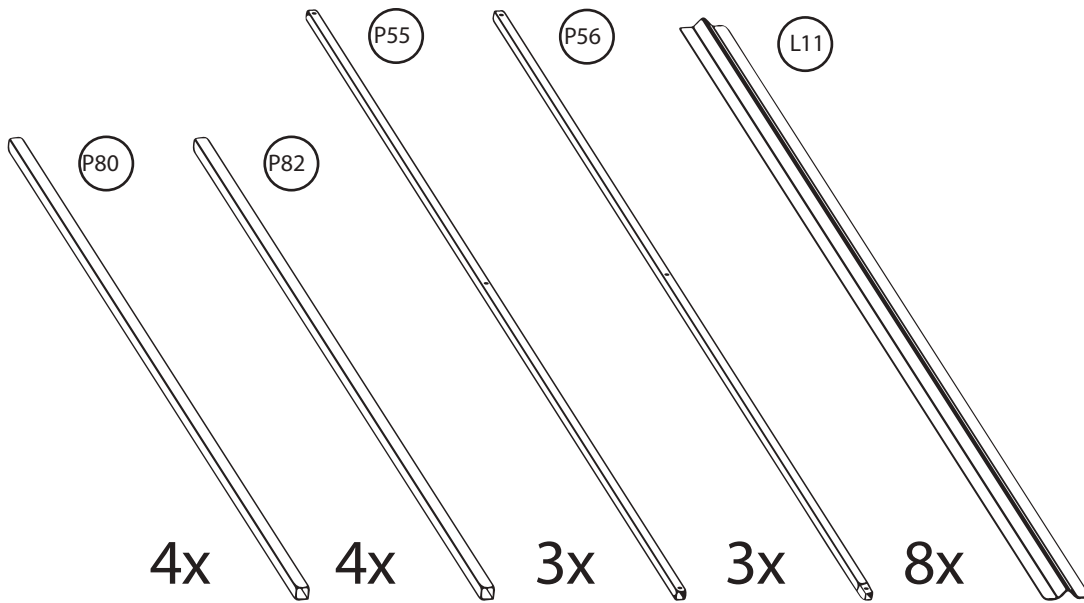

DANCOVER[®]

.com

Manual
for
Greenhouse Strong Nova
6m Series

GREENHOUSE STRONG NOVA

BASIC KIT 6x4m (+ EXTENSION KITS (2m))

The company reserves the right to change the design in order to improve the consumer qualities of the product. Due to continuous improvement of product design and technological process there may be some minor differences between the datasheet and the product that do not reduce the consumer qualities of the product.

BASIC KIT 6x4m

1

2x

2

3

2x

4

5