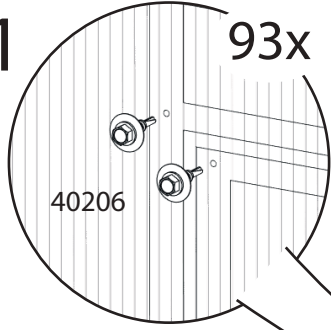

DANCOVER[®]

.com

Manual
for
Greenhouse Strong Nova
6m Series

GREENHOUSE STRONG NOVA

BASIC KIT 6x4m (+ EXTENSION KITS (2m))

The company reserves the right to change the design in order to improve the consumer qualities of the product. Due to continuous improvement of product design and technological process there may be some minor differences between the datasheet and the product that do not reduce the consumer qualities of the product.

BASIC KIT 6x4m

1

2x

2

3

2x

4

5

40206

x93

1

93x

40206

!

2x

4216