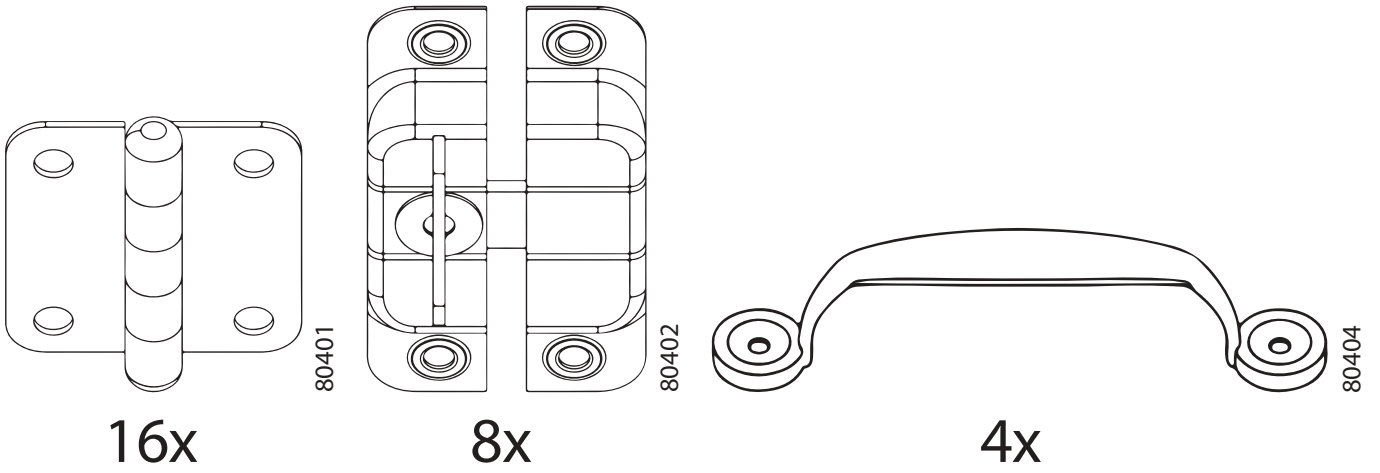

DANCOVER[®]

.com

Manual
for
Greenhouse Strong Nova
6m Series

GREENHOUSE STRONG NOVA

BASIC KIT 6x4m (+ EXTENSION KITS (2m))

The company reserves the right to change the design in order to improve the consumer qualities of the product. Due to continuous improvement of product design and technological process there may be some minor differences between the datasheet and the product that do not reduce the consumer qualities of the product.

BASIC KIT 6x4m

1

2x

2

3

2x

4

5