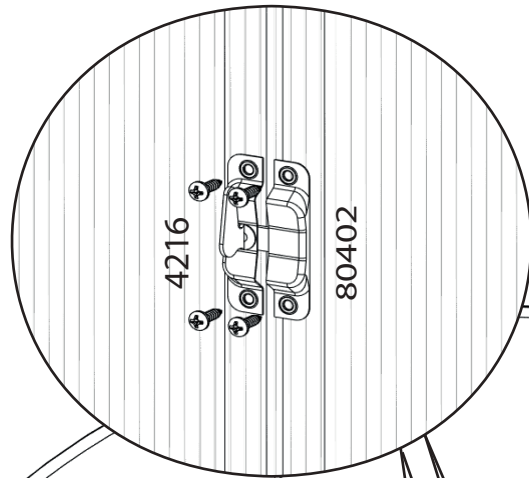

DANCOVER[®]

.com

Manual
for
Greenhouse Strong Nova
6m Series

GREENHOUSE STRONG NOVA

BASIC KIT 6x4m (+ EXTENSION KITS (2m))

The company reserves the right to change the design in order to improve the consumer qualities of the product. Due to continuous improvement of product design and technological process there may be some minor differences between the datasheet and the product that do not reduce the consumer qualities of the product.

40206

x93

1

93x

40206

!

2x

4216

x 120

80400

4216

4216

80402

4216

80404

80400