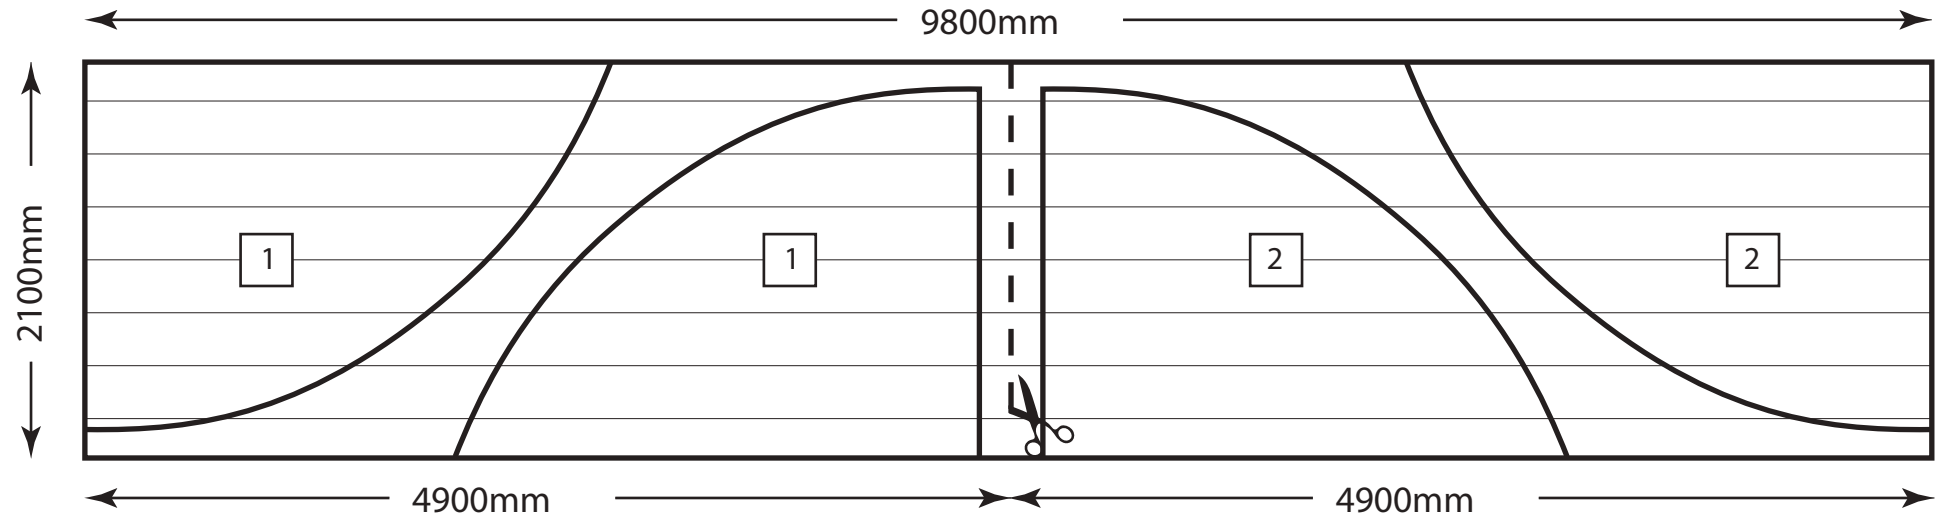

DANCOVER[®]

.com

Manual
for
Greenhouse Strong Nova
6m Series

GREENHOUSE STRONG NOVA

BASIC KIT 6x4m (+ EXTENSION KITS (2m))

The company reserves the right to change the design in order to improve the consumer qualities of the product. Due to continuous improvement of product design and technological process there may be some minor differences between the datasheet and the product that do not reduce the consumer qualities of the product.

BASIC KIT 6x4m

1

2x

2

3

2x

4

5