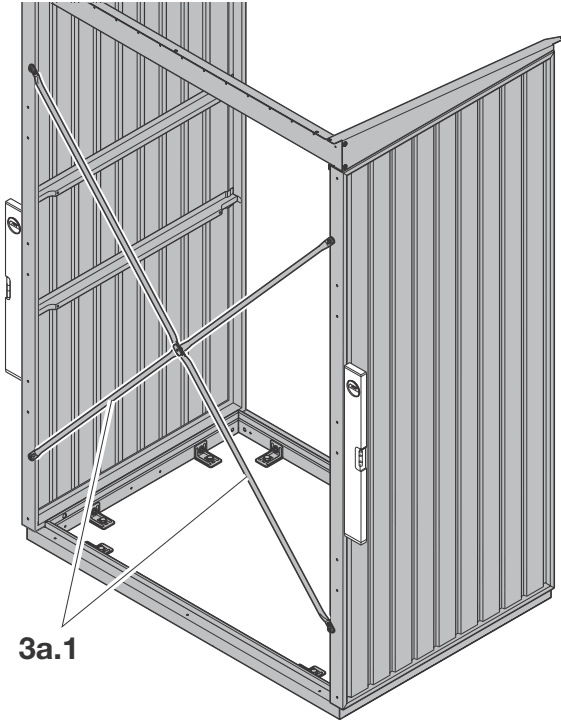

DANCOVER[®]

.com

Manual
for
Wood Storage Elegant Typ1
1,23x1,03x1,98m

IV

2

2.1

2.2

3a

3a.1

3b

3b.1

3b.2

3b.3

a = b

1

2