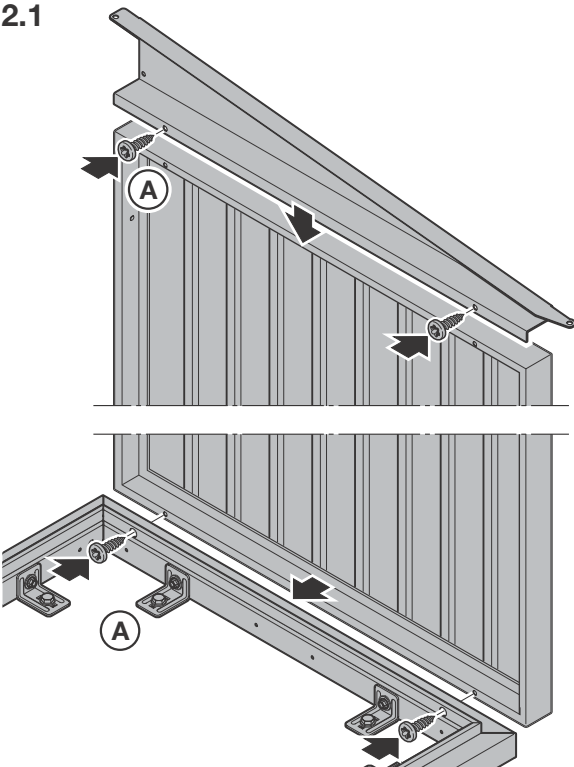

DANCOVER[®]

.com

Manual
for
Wood Storage Elegant Typ1
1,23x1,03x1,98m

IV

2

2.1

2.2

3a