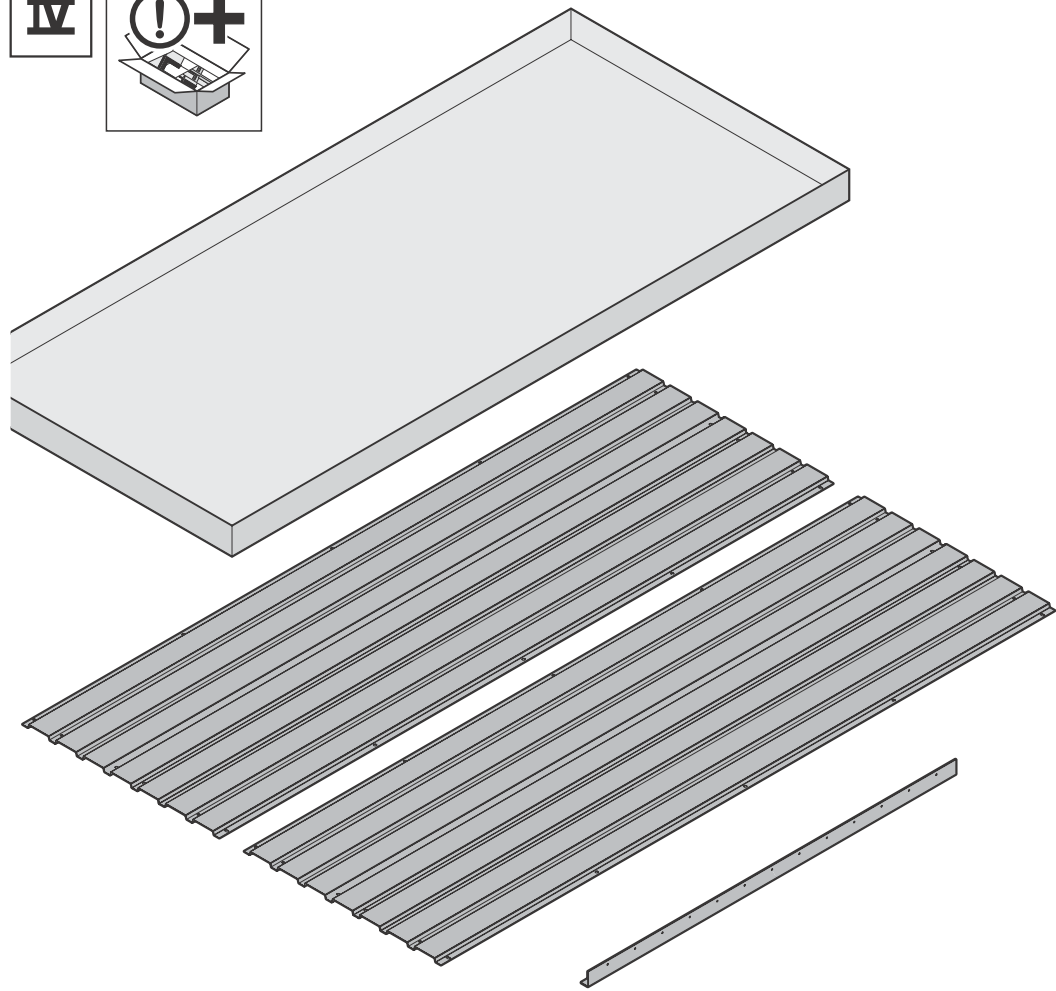

DANCOVER[®]

.com

Manual
for
Wood Storage Elegant Typ1
1,23x1,03x1,98m

IV

2

2.1

2.2

3a

3a.1

3b

3b.1

3b.2

3b.3

a = b

1

2