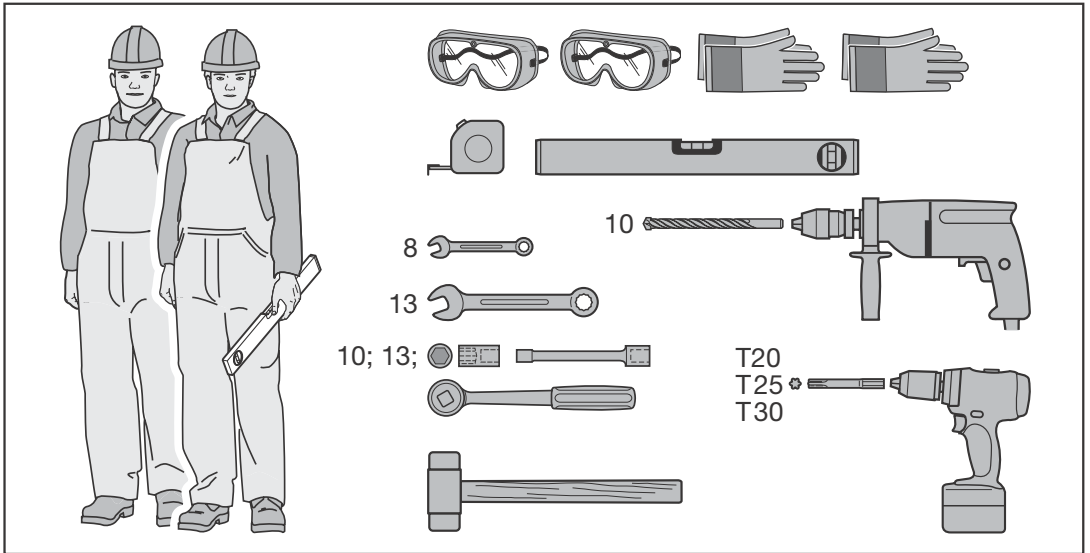

DANCOVER[®]

.com

Manual
for
Wood Storage Elegant Typ1
1,23x1,03x1,98m

IV

2

2.1

2.2

3a