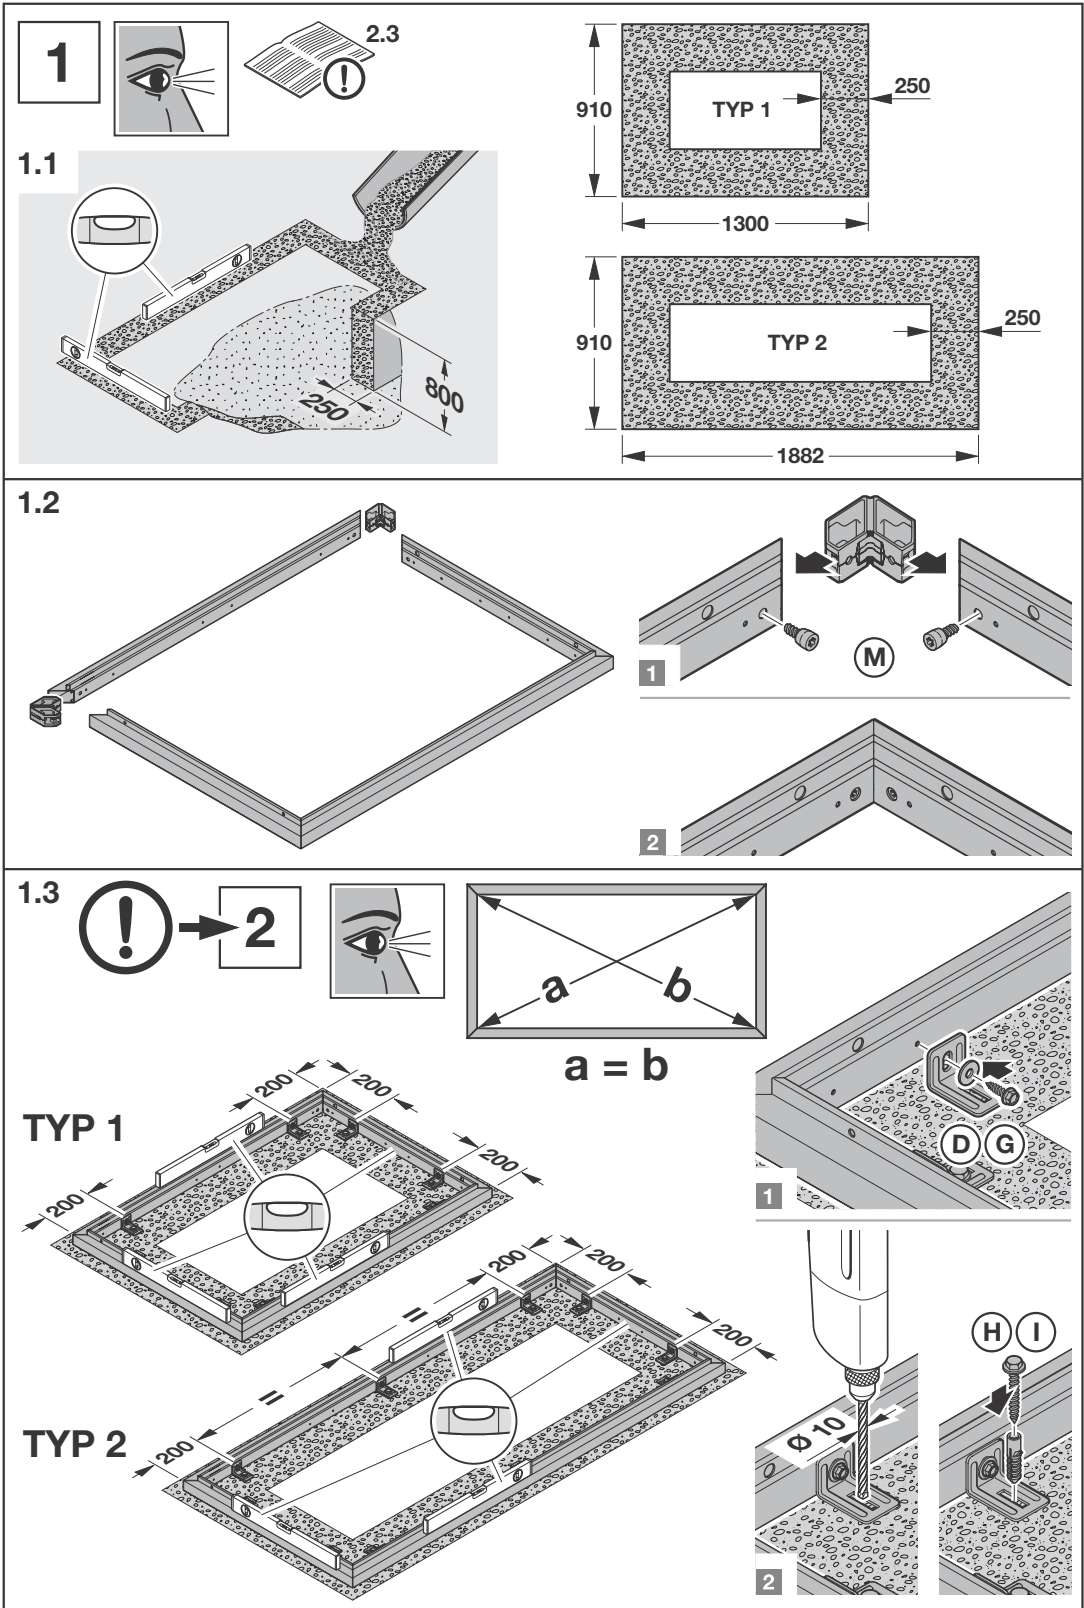

DANCOVER[®]

.com

Manual
for
Wood Storage Elegant Typ1
1,23x1,03x1,98m

IV

2

2.1

2.2

3a

3a.1

3b

3b.1

3b.2

3b.3

a = b

1

2