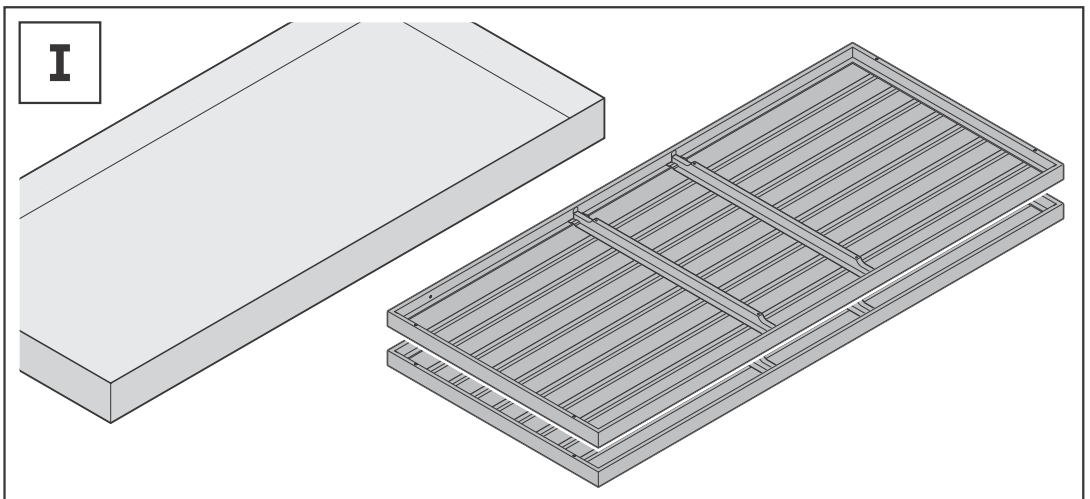

DANCOVER[®]

.com

Manual
for
Wood Storage Elegant Typ1
1,23x1,03x1,98m

IV

2

2.1

2.2

3a

3a.1

3b

3b.1

3b.2

3b.3

a = b

1

2