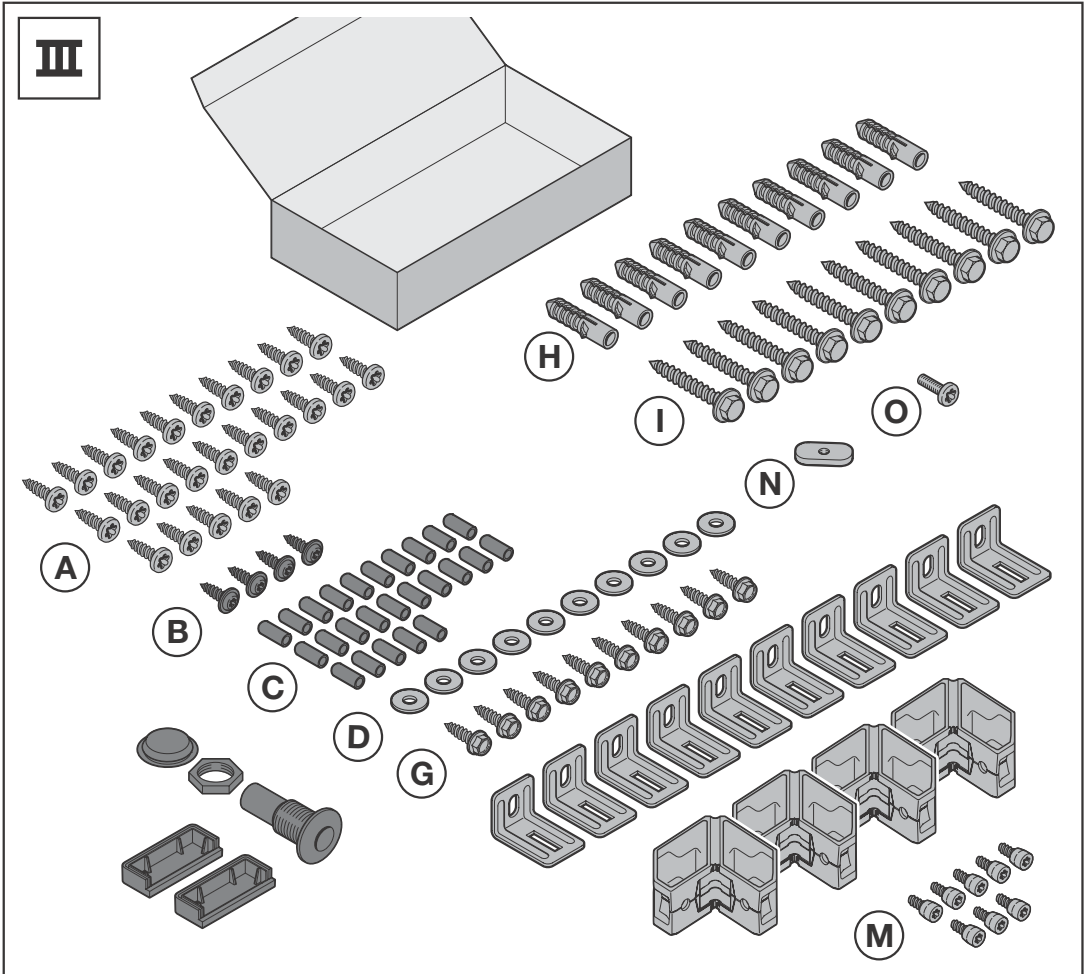

DANCOVER[®]

.com

Manual
for
Wood Storage Elegant Typ1
1,23x1,03x1,98m

IV

2

2.1

2.2

3a

3a.1

3b

3b.1

3b.2

3b.3

a = b

1

2