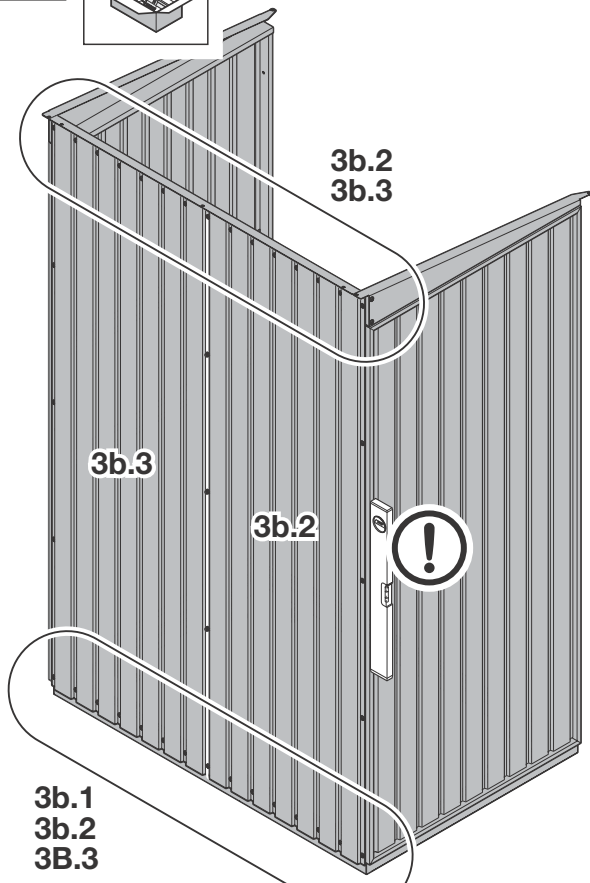

DANCOVER[®]

.com

Manual
for
Wood Storage Elegant Typ1
1,23x1,03x1,98m

IV

2

2.1

2.2

3a

3a.1

3b

3b.1

3b.2

3b.3

a = b

1

2