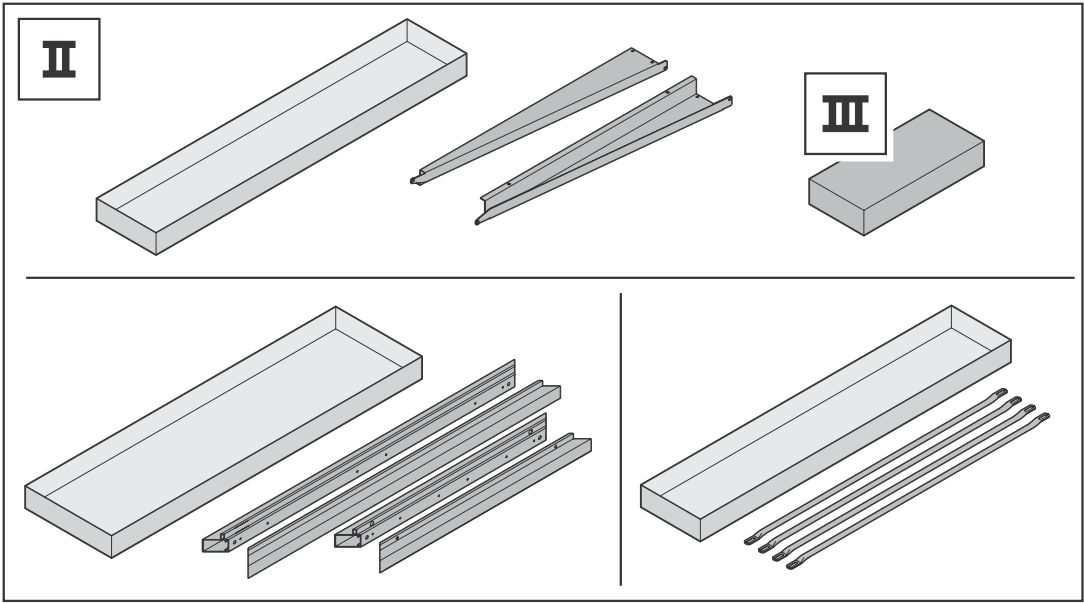

DANCOVER[®]

.com

Manual
for
Wood Storage Elegant Typ1
1,23x1,03x1,98m

IV

2

2.1

2.2

3a

3a.1

3b

3b.1

3b.2

3b.3

a = b

1

2