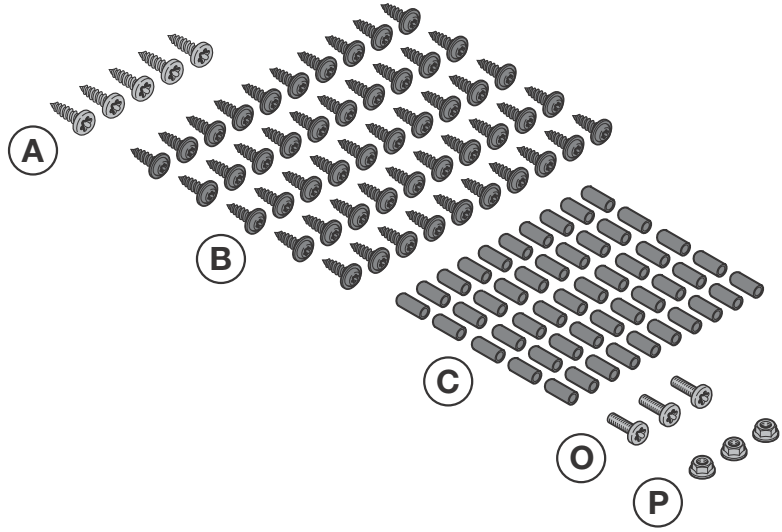

DANCOVER[®]

.com

Manual
for
Wood Storage Elegant Typ1
1,23x1,03x1,98m

IV

2

2.1

2.2

3a

3a.1

3b

3b.1

3b.2

3b.3

a = b

1

2