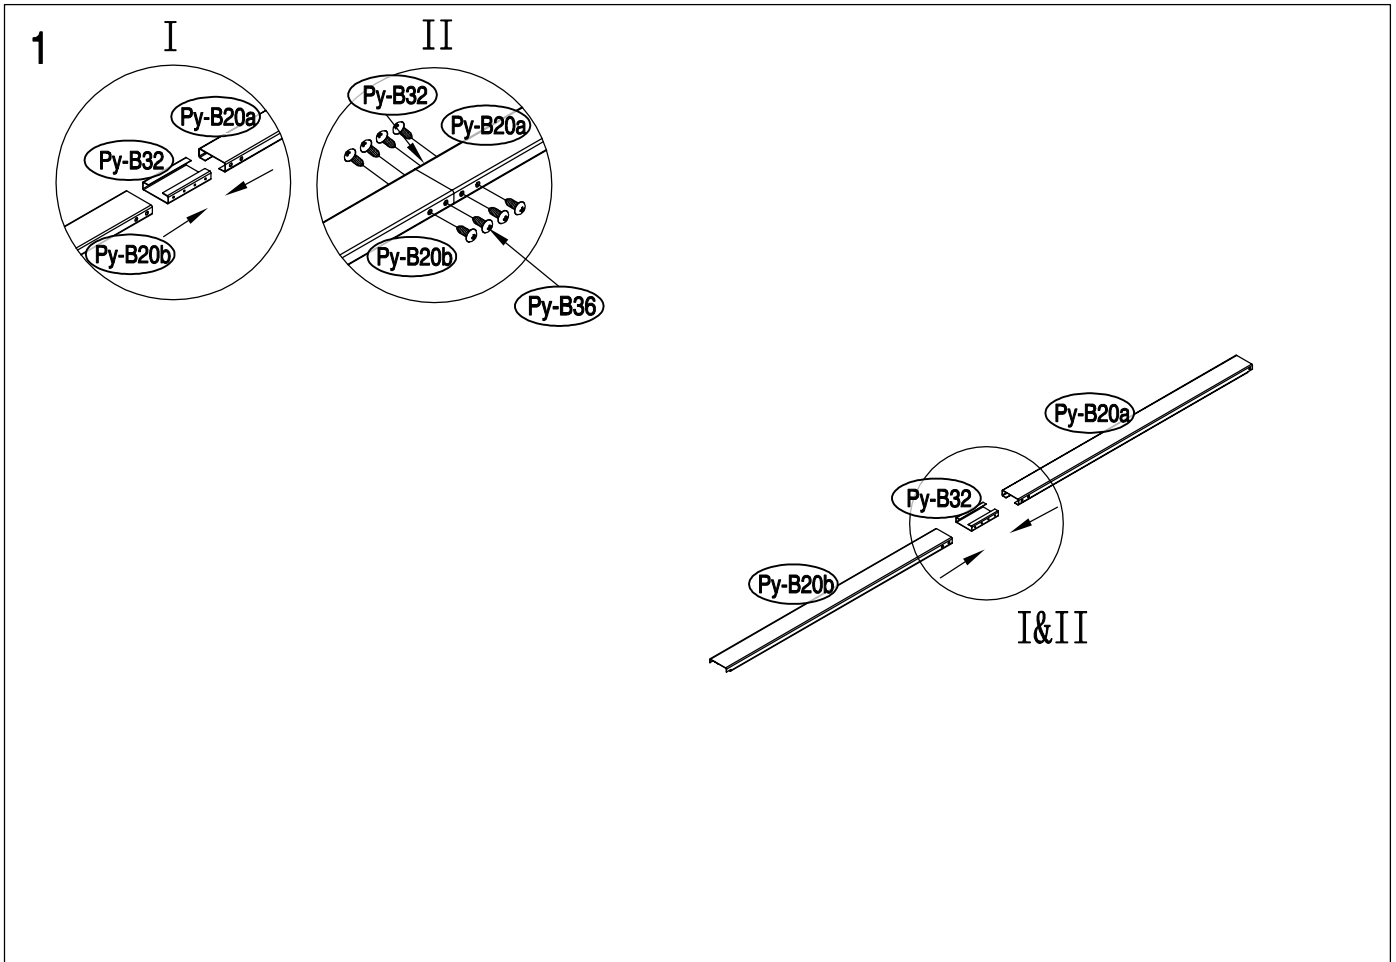

Manual
for
Shelf for ProShed Cabinet Storage
1,6x0,85x1,8m

LIST			
IMAGE	NO.	mm	QTY
	Py-B19	763	4
	Py-B20a	704	1
	Py-B20b	680	1
	Py-B22	693	1
	Py-B32		1
	Pe-A6		20
	Py-B36	ST4x10	10

1

Contact information