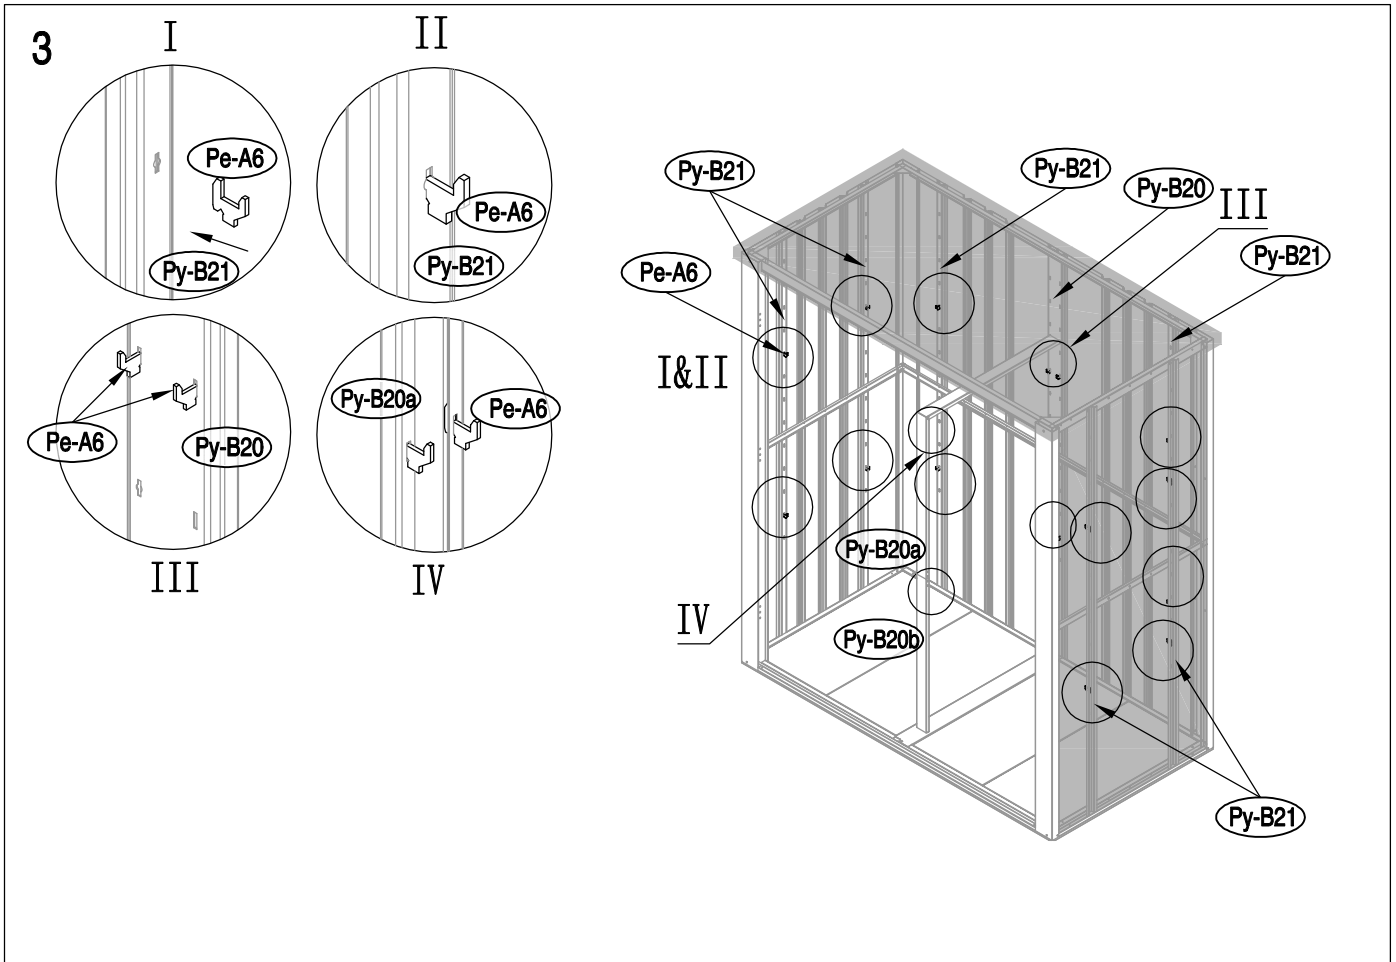

Manual
for
Shelf for ProShed Cabinet Storage
1,6x0,85x1,8m

LIST			
IMAGE	NO.	mm	QTY
	Py-B19	763	4
	Py-B20a	704	1
	Py-B20b	680	1
	Py-B22	693	1
	Py-B32		1
	Pe-A6		20
	Py-B36	ST4x10	10

1

Contact information