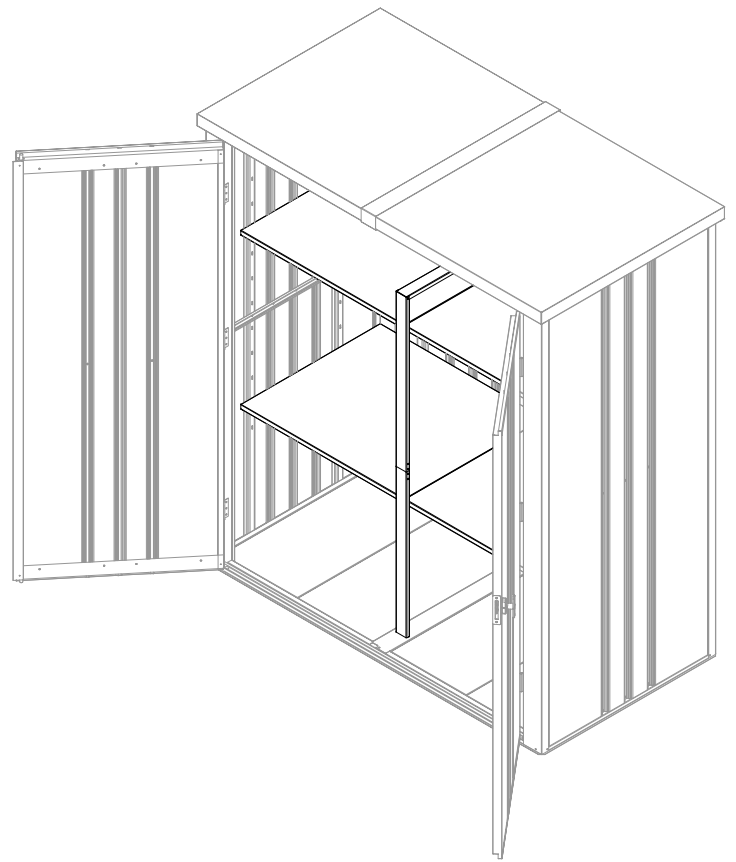

Manual
for
Shelf for ProShed Cabinet Storage
1,6x0,85x1,8m

LIST			
IMAGE	NO.	mm	QTY
	Py-B19	763	4
	Py-B20a	704	1
	Py-B20b	680	1
	Py-B22	693	1
	Py-B32		1
	Pe-A6		20
	Py-B36	ST4x10	10

1

Contact information