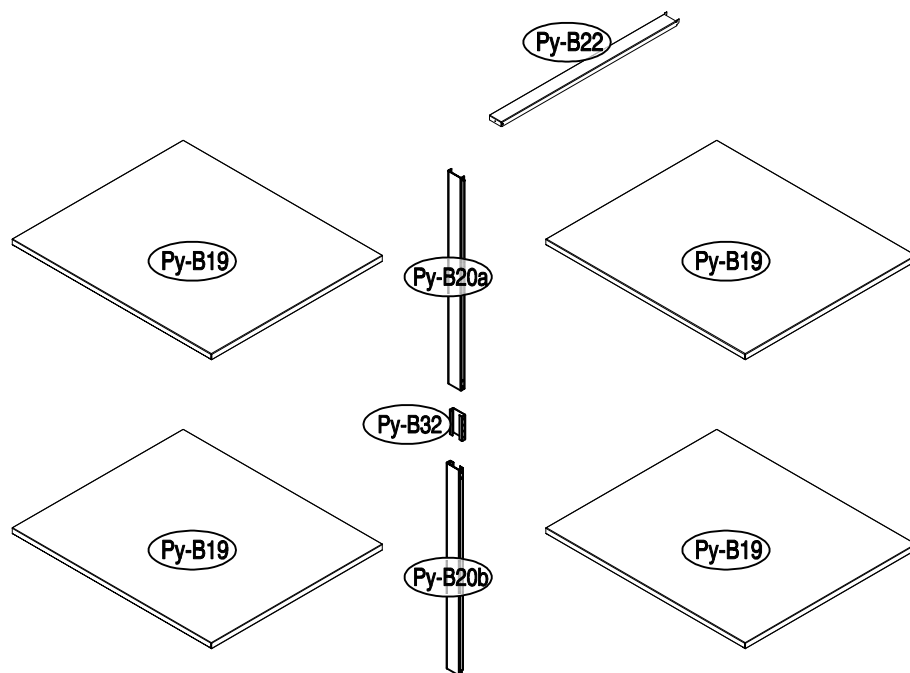

Manual
for
Shelf for ProShed Cabinet Storage
1,6x0,85x1,8m

LIST			
IMAGE	NO.	mm	QTY
	Py-B19	763	4
	Py-B20a	704	1
	Py-B20b	680	1
	Py-B22	693	1
	Py-B32		1
	Pe-A6		20
	Py-B36	ST4x10	10

1

Contact information