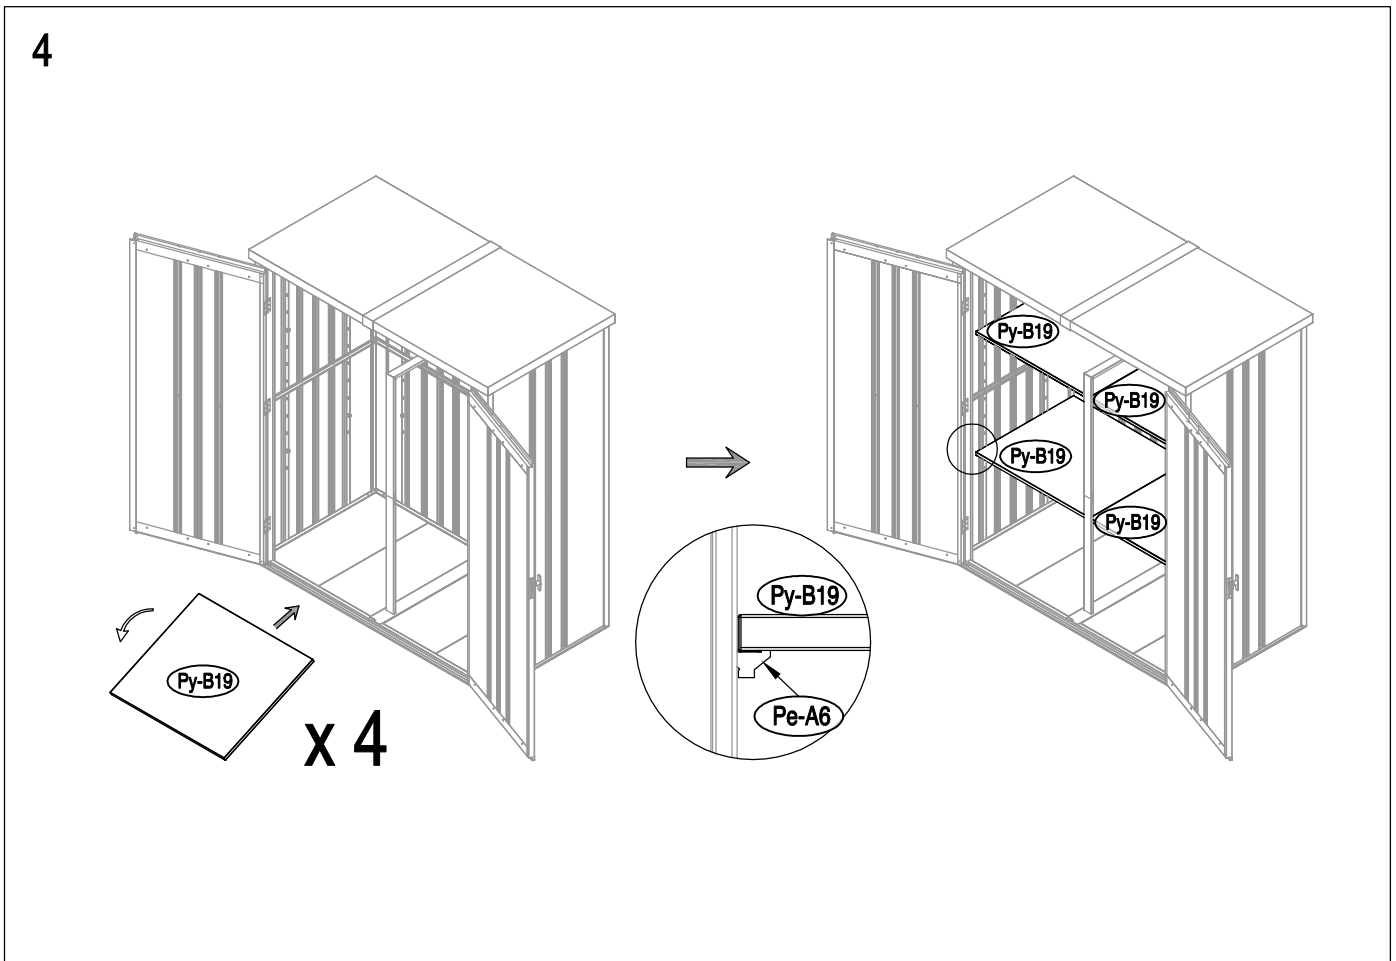

Manual
for
Shelf for ProShed Cabinet Storage
1,6x0,85x1,8m

LIST			
IMAGE	NO.	mm	QTY
	Py-B19	763	4
	Py-B20a	704	1
	Py-B20b	680	1
	Py-B22	693	1
	Py-B32		1
	Pe-A6		20
	Py-B36	ST4x10	10

1

Contact information