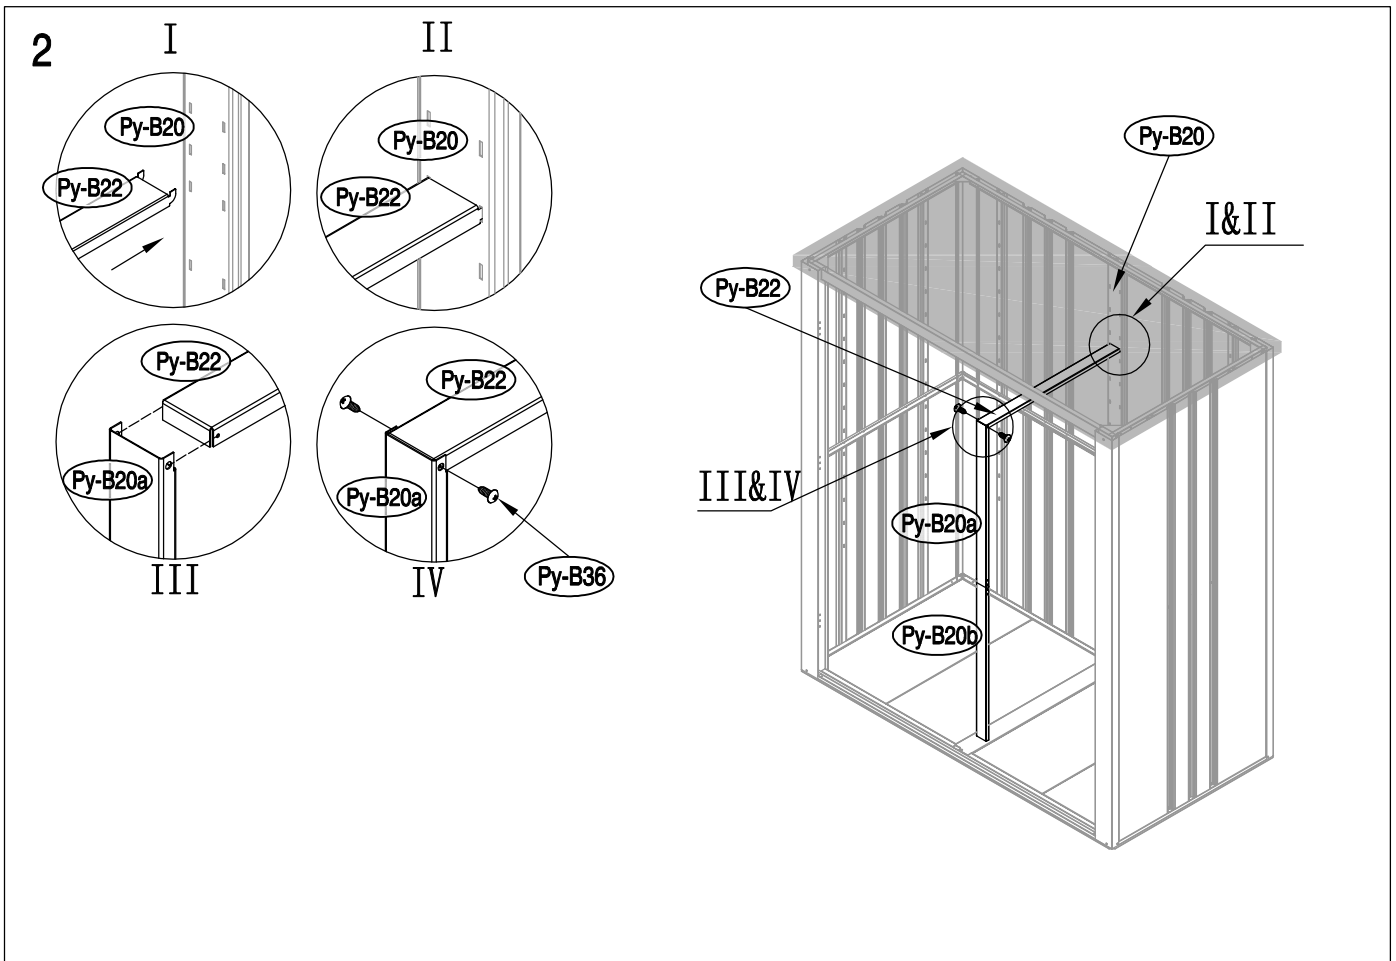

Manual
for
Shelf for ProShed Cabinet Storage
1,6x0,85x1,8m

LIST			
IMAGE	NO.	mm	QTY
	Py-B19	763	4
	Py-B20a	704	1
	Py-B20b	680	1
	Py-B22	693	1
	Py-B32		1
	Pe-A6		20
	Py-B36	ST4x10	10

1

Contact information