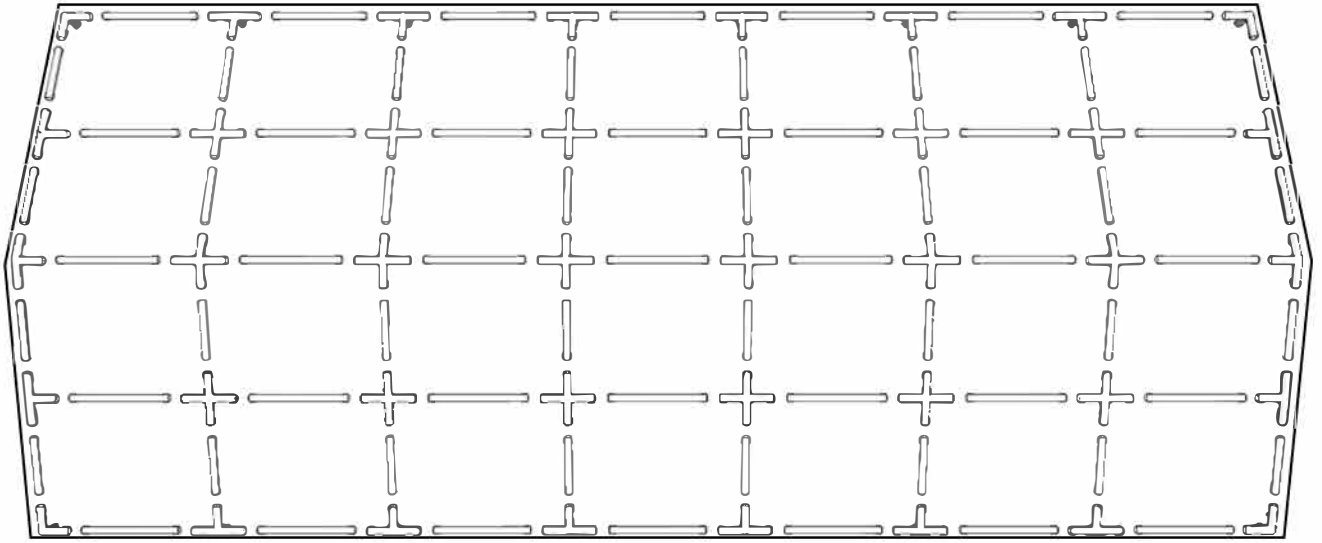

# Part list for 6m Polyester Party Tent

Part No.			12m
1		1470mm	28
2		1940mm	48
3		1880mm	14
4		1475mm	14
5		530mm	7
6	 110°		4
7	 110°		10
8	 140°		2
9	 140°		5
10			10
11			4
12			4
13			10
14			4

# Part list for 6m Polyester Party Tent

Part No.		12m
15		4
16		14
18		180
19		28
20		111
22		4
24		1
25		12
26		1
27		1
28		28

**A**

**B**

**C****D****E**

**F**

**G**