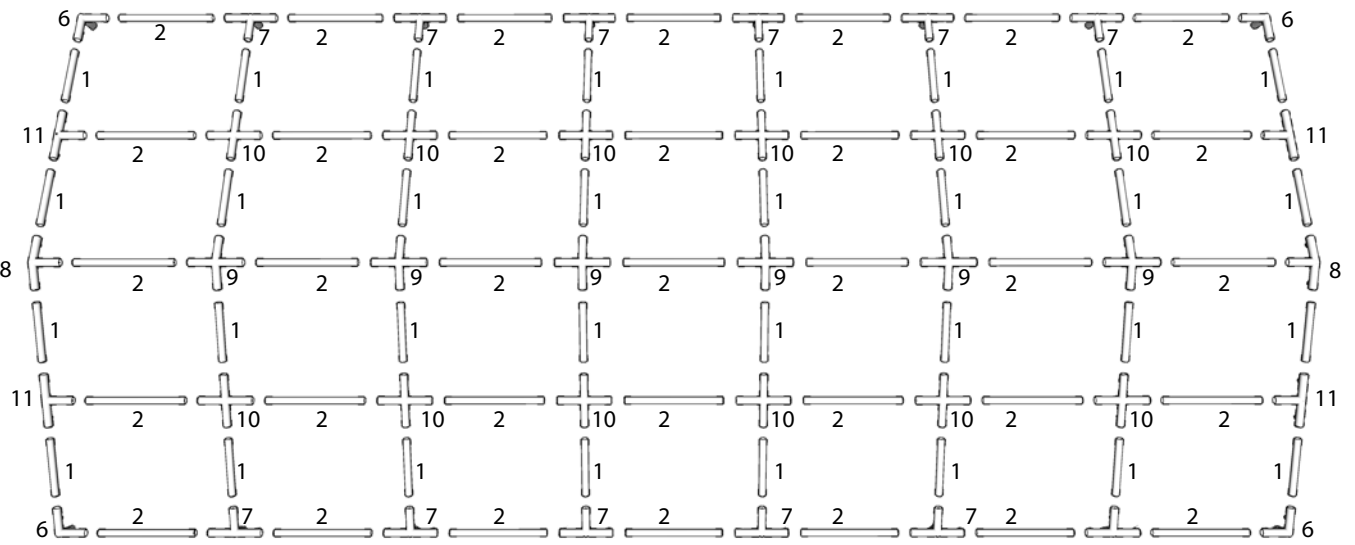

# Part list for 6m Polyester Party Tent

Part No.			12m
1		1470mm	28
2		1940mm	48
3		1880mm	14
4		1475mm	14
5		530mm	7
6	 110°		4
7	 110°		10
8	 140°		2
9	 140°		5
10			10
11			4
12			4
13			10
14			4

# Part list for 6m Polyester Party Tent

Part No.		12m
15		4
16		14
18		180
19		28
20		111
22		4
24		1
25		12
26		1
27		1
28		28

**A**

**B**

**C****D****E**

**F**

**G**