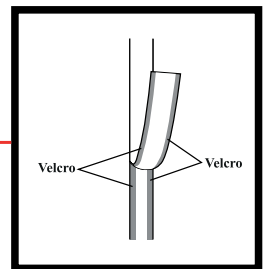

# Part list for 6m Polyester Party Tent

Part No.			12m
1		1470mm	28
2		1940mm	48
3		1880mm	14
4		1475mm	14
5		530mm	7
6	 110°		4
7	 110°		10
8	 140°		2
9	 140°		5
10			10
11			4
12			4
13			10
14			4

# Part list for 6m Polyester Party Tent

Part No.		12m
15		4
16		14
18		180
19		28
20		111
22		4
24		1
25		12
26		1
27		1
28		28

**A**

**B**

**C****D****E**

**F**

**G**